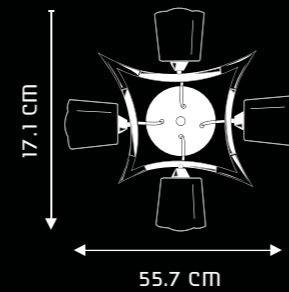

FORMA BELLA
CP4001

DESIGN & FEATURES

- MATERIAL : STEEL BODY & GLASS SHADE
- COLOR : ANODIZED TIN FINISH
- INSTALLATION : CEILING MOUNTED
- PREMIUM OFFERING OF HIGH QUALITY METAL AND DESIGNER GLASS
- UNIQUE SURFACE MOUNTED DESIGN
- SPECIALLY DESIGNED FOR ENERGY SAVING LAMPS
- COMPLETE RANGE OF HARMONIZED DESIGNS AVAILABLE