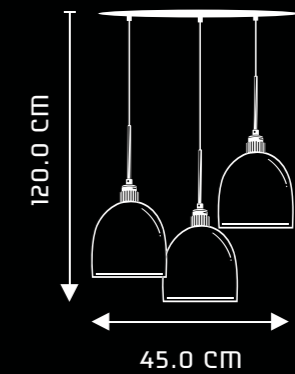

THE LED ADVANTAGE

- NO HARMFUL UV/INFRARED EMISSION
- LOW CARBON FOOTPRINT
- ZERO MERCURY
- LONG LIFE LED TECHNOLOGY

ANGELICO
SP3002

DESIGN & FEATURES

- MATERIAL : PREMIUM STEEL AND HIGH QUALITY DIFFUSED GLASS
- COLOR : MATT WHITE
- INSTALLATION : CEILING MOUNTED
- THREE SPHERICAL DIFFUSER GLASSES IN PERFECT HARMONY
- DIFFUSED LIGHTING WITH REDUCED GLARE
- EASY HEIGHT ADJUSTMENT DURING INSTALLATION
- DESIGNED FOR USE WITH ENERGY SAVING LAMPS