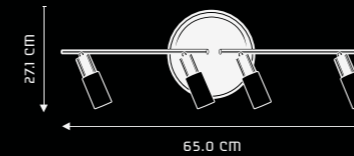

THE LED ADVANTAGE

NO HARMFUL UV/INFRARED EMISSION
LOW CARBON FOOTPRINT
ZERO MERCURY
LONG LIFE LED TECHNOLOGY

EL ESPECTACULO
HL3001

DESIGN & FEATURES

- MATERIAL : MS BODY & GLASS
- COLOR : NICKEL BRUSH & CHROME
- INSTALLATION : CEILING/WALL MOUNTED
- ULTRA MODERN AND ARTISTIC DESIGN
- EMANATES A WARM YELLOW LIGHT
- CONVENIENT DIRECTION CONTROL WITH UNIQUE SWIVEL MOUNT
- MULTI-HEAD OPTIONS AVAILABLE