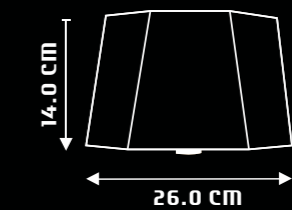

MODA
WP1020

DESIGN & FEATURES

- MATERIAL : PREMIUM STEEL
- COLOR : MATT BLACK
- INSTALLATION : WALL MOUNTED
- MODERN DESIGN USING SUPERIOR QUALITY METAL
- DIFFUSED LIGHTING WITH REDUCED GLARE
- EVEN DISPERSION OF LIGHT
- COMPLETE RANGE OF HARMONIZED DESIGNS AVAILABLE