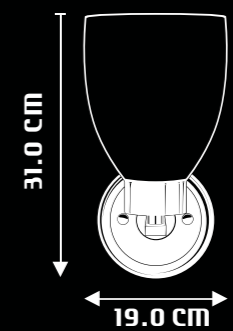

EL COQUIN
WP1013

DESIGN & FEATURES

- MATERIAL : STEEL BODY & GLASS SHADE
- COLOR : CHROME FINISH
- INSTALLATION : WALL MOUNTED
- MODERN DESIGN WITH RICH CHROME FINISH
- HIGH GLARE REDUCTION DUE TO UPWARD INSTALLATION OF LAMPS
- SPECIALLY DESIGNED FOR ENERGY SAVING LAMPS
- COMPLETE RANGE OF HARMONIZED DESIGNS AVAILABLE