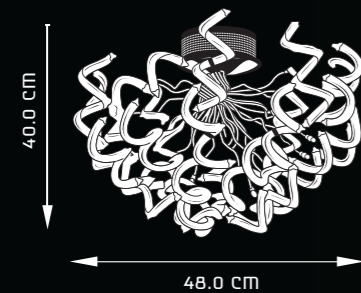

CALLIGO
CG5001

DESIGN & FEATURES

- MATERIAL : BOROSILICATE GLASS BRANCHES WITH CHROME BASE
- COLOR : TRANSLUCENT GLASS
- INSTALLATION : TO BE MOUNTED ON FLAT SURFACE
- AN EXCLUSIVE COLLECTION OF ORNAMENTAL LIGHTING PRODUCTS
- DIMMABLE WITH CONVENTIONAL ROTARY DIMMER*
- SUPERIOR QUALITY GLASS BRANCH DESIGN THAT PRODUCES A FASCINATING PRISM EFFECT
- A COMPLETE RANGE OF HARMONIZED DESIGNS, THAT WILL ADD SOPHISTICATION TO EVERY ROOM