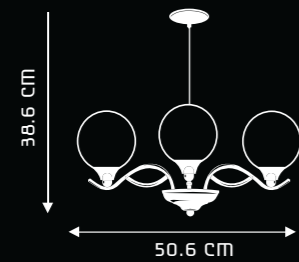

ARANCINO
CP3007

DESIGN & FEATURES

- MATERIAL : STEEL BODY & GLASS SHADE
- COLOR : CHROME
- INSTALLATION : CEILING MOUNTED
- SLEEK MODERN DESIGN WITH RICH QUALITY GLASS
- HIGH GLARE REDUCTION DUE TO UPWARD INSTALLATION
- SPECIALLY DESIGNED FOR ENERGY SAVING LAMPS
- COMPLETE RANGE OF HARMONIZED DESIGNS AVAILABLE