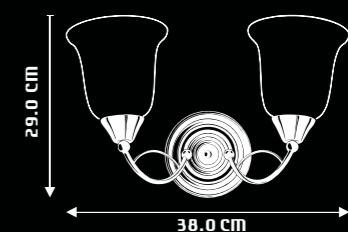

EVA DAPHNE
WP2007

DESIGN & FEATURES

- MATERIAL : STEEL BODY & GLASS SHADE
- COLOR : ANTIQUE BRASS
- INSTALLATION : WALL MOUNTED
- ELEGANT DESIGN WITH ANTIQUE BRASS FINISH
- HIGH GLARE REDUCTION DUE TO UPWARD INSTALLATION OF LAMPS
- SPECIALLY DESIGNED FOR ENERGY SAVING LAMPS
- COMPLETE RANGE OF HARMONIZED DESIGNS AVAILABLE