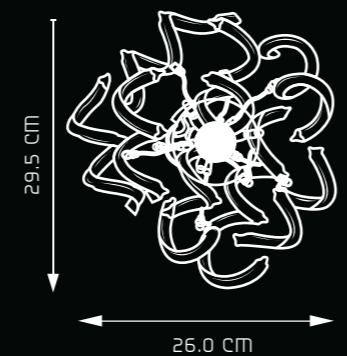

VILTIS
WG2002

DESIGN & FEATURES

- MATERIAL : BOROSILICATE GLASS BRANCHES WITH CHROME BASE
- COLOR : TRANSLUCENT GLASS
- INSTALLATION : WALL MOUNTED
- AN EXCLUSIVE COLLECTION OF ORNAMENTAL LIGHTING PRODUCTS
- DIMMABLE WITH CONVENTIONAL ROTARY DIMMER*
- SUPERIOR QUALITY GLASS BRANCH DESIGN THAT PRODUCES A FASCINATING PRISM EFFECT
- A COMPLETE RANGE OF HARMONIZED DESIGNS, THAT WILL ADD SOPHISTICATION TO EVERY ROOM