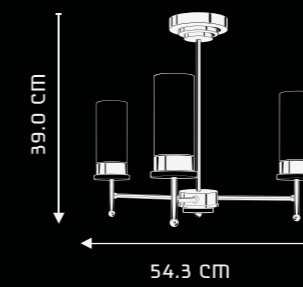

FEYYO
CP3013

DESIGN & FEATURES

- MATERIAL : STEEL BODY & GLASS SHADE
- COLOR : CHROME FINISH
- INSTALLATION : CEILING MOUNTED
- MODERN DESIGN WITH RICH CHROME FINISH
- HIGH GLARE REDUCTION DUE TO UPWARD INSTALLATION OF LAMPS
- SPECIALLY DESIGNED FOR ENERGY SAVING LAMPS
- COMPLETE RANGE OF HARMONIZED DESIGNS AVAILABLE