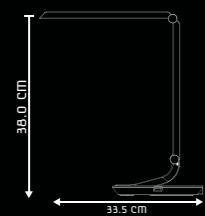

THE LED ADVANTAGE

LOW CARBON FOOTPRINT
ZERO MERCURY
NO UV / INFRARED EMISSION
LONG LIFE LED TECHNOLOGY

J'AIME
TL1004

DESIGN & FEATURES

- MATERIAL : ABS PLASTIC FRAME WITH FLEXIBLE SILICON BASED STEM
- COLOR : BLACK
- INSTALLATION : TABLE MOUNTED
- COMPACT & LIGHT WEIGHT DESIGN
- FLEXIBLE GOOSENECK ARM TO ENABLE EASY FOCUSING
- IDEAL FOR ANY WORK OR READING TABLE FOR AN ADULT OR CHILD