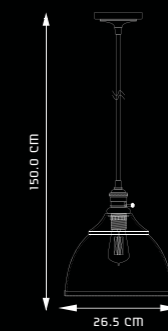

JUBILO
SPI034

DESIGN & FEATURES

- MATERIAL : MILD STEEL CANOPY WITH BLOWN GLASS
- COLOR : GOLDEN MOUNTING UNIT WITH BEIGE GLASS
- INSTALLATION : CEILING MOUNTED
- MINIMALISTIC DESIGN WITH UNIQUE HAND BLOWN-GLASS SHADE IS COMPATIBLE WITH BOTH RETRO AND CONTEMPORARY HOME DÉCOR
- DESIGNED FOR USE WITH ENERGY-SAVING LIGHT BULBS
- EASY HEIGHT ADJUSTMENT AT THE TIME OF INSTALLATION
- AVAILABLE AS A RANGE OF HARMONIZED DESIGNED PENDANTS

NOTE: DUE TO THE NATURE OF HAND BLOWN GLASS, THE DIMENSIONS MAY VARY SLIGHTLY AND HAVE CHARACTERISTICS SUCH AS BUBBLES AND SPIN LINES