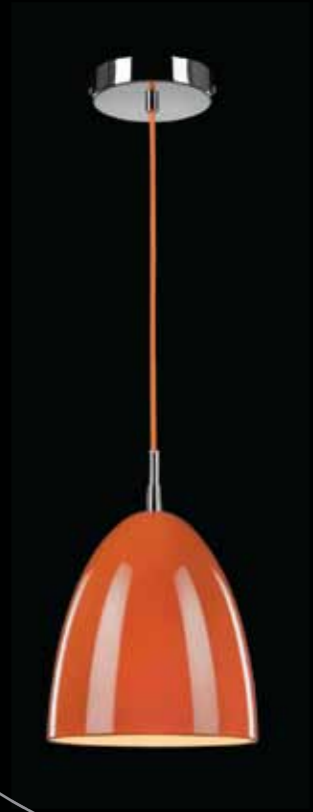

SILUETA
SF1001

DESIGN & FEATURES

- MATERIAL : STEEL
- COLOR : SHINY WHITE
- INSTALLATION : CEILING MOUNTED
- CRAFTED WITH SLEEK AND STYLISH ALUMINIUM FINS
- DIFFUSED LIGHTING WITH REDUCED GLARE
- EASY HEIGHT ADJUSTMENT DURING INSTALLATION
- DESIGNED FOR USE WITH ENERGY SAVING LAMPS

VIVACE
SP1009

DESIGN & FEATURES

- MATERIAL : STEEL
- COLOR : ORANGE
- INSTALLATION : CEILING MOUNTED
- A SLEEK HEMISPHERIC DESIGN MADE OF PREMIUM STEEL
- DESIGNED WITH A RICH AMBER FINISH
- EASY HEIGHT ADJUSTMENT DURING INSTALLATION
- DESIGNED FOR USE WITH ENERGY SAVING LAMPS

VIVACE
SP1007

DESIGN & FEATURES

- MATERIAL : STEEL
- COLOR : BLACK
- INSTALLATION : CEILING MOUNTED
- A SLEEK HEMISPHERIC DESIGN MADE OF PREMIUM STEEL
- DESIGNED WITH A RICH BLACK FINISH
- EASY HEIGHT ADJUSTMENT DURING INSTALLATION
- DESIGNED FOR USE WITH ENERGY SAVING LAMPS

VIVACE
SP1010

DESIGN & FEATURES

- MATERIAL : STEEL
- COLOR : YELLOW
- INSTALLATION : CEILING MOUNTED
- A SLEEK HEMISPHERIC DESIGN MADE OF PREMIUM STEEL
- DESIGNED WITH A RICH YELLOW FINISH
- EASY HEIGHT ADJUSTMENT DURING INSTALLATION
- DESIGNED FOR USE WITH ENERGY SAVING LAMPS

SPECIFICATIONS:

ITEM CODE	TYPE OF LAMP	NO. OF LAMP	FITTING/CAP	RATED VOLTAGE	OPERATING VOLTAGE	FREQUENCY	RATED WATTAGE	TOTAL WATTAGE
SF1001	14W T5	1N	G5	220V-240V	198V-264V	50HZ	14W	14W
SP1007	10W LED/20W CFL/100W GLS	1N	E27	220V-240V	198V-264V	50HZ	100W	10W/20W/100W

SPECIFICATIONS:

ITEM CODE	TYPE OF LAMP	NO. OF LAMP	FITTING/CAP	RATED VOLTAGE	OPERATING VOLTAGE	FREQUENCY	RATED WATTAGE	TOTAL WATTAGE
SP1009	10W LED/20W CFL/100W GLS	1N	E27	220V-240V	198V-264V	50HZ	100W	10W/20W/100W
SP1010	10W LED/20W CFL/100W GLS	1N	E27	220V-240V	198V-264V	50HZ	100W	10W/20W/100W