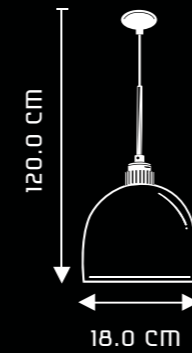

ANGELICO
SP1001

DESIGN & FEATURES

- MATERIAL : PREMIUM STEEL AND HIGH QUALITY DIFFUSED GLASS
- COLOR : MATT PURPLE
- INSTALLATION : CEILING MOUNTED
- A TRENDY SPHERICAL DESIGN WITH PREMIUM DIFFUSER GLASS
- DIFFUSED LIGHTING WITH REDUCED GLARE
- EASY HEIGHT ADJUSTMENT DURING INSTALLATION
- DESIGNED FOR USE WITH ENERGY SAVING LAMPS