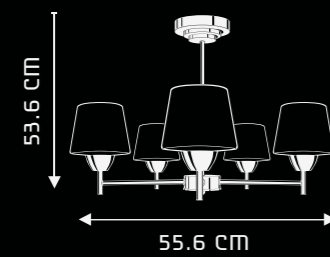

HESTER
CP5003

DESIGN & FEATURES

- MATERIAL : STEEL BODY & GLASS SHADE
- COLOR : CHROME
- INSTALLATION : CEILING MOUNTED
- SLEEK MODERN DESIGN WITH RICH QUALITY GLASS
- HIGH GLARE REDUCTION DUE TO UPWARD INSTALLATION
- SPECIALLY DESIGNED FOR ENERGY SAVING LAMPS
- COMPLETE RANGE OF HARMONIZED DESIGNS AVAILABLE