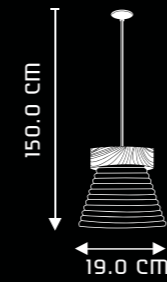

ENCENDER
SP1020

DESIGN & FEATURES

- MATERIAL : PREMIUM STEEL, WOOD AND HIGH QUALITY SERRATED GLASS
- COLOR : WOODEN AND CLEAR
- INSTALLATION : CEILING MOUNTED
- MAGNIFICENT CRAFTING OF SERRATED GLASS AND PREMIUM WOOD
- EVEN DISPERSION OF LIGHT
- EASY HEIGHT ADJUSTMENT DURING INSTALLATION
- DESIGNED FOR USE WITH ENERGY SAVING LAMPS