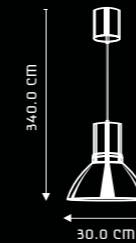

THE LED ADVANTAGE

NO HARMFUL UV/INFRARED EMISSION
LOW CARBON FOOTPRINT
ZERO MERCURY
LONG LIFE LED TECHNOLOGY

JUBILO
SL1010

DESIGN & FEATURES

- MATERIAL : POLYCARBONATE SHADE WITH STEEL CANOPY & ALUMINIUM DRAWER COMPARTMENT
- COLOR : CLEAR TRANSPARENT POLYCARBONATE SURFACE
- INSTALLATION : TO BE MOUNTED ON FLAT CEILING
- ELEGANT ENERGY EFFICIENT PRODUCT SPECIALLY DESIGNED FOR LEDS
- SWANKY DESIGN WITH GLEAMING SPHERICAL FORM FACTOR ACCENTUATES THE AMBIENCE
- PERFECTLY SMOOTH AND CLEAR TRANSPARENT POLYCARBONATE SURFACE