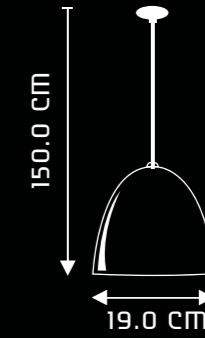

VIVACE
SP1010

DESIGN & FEATURES

- MATERIAL : STEEL
- COLOR : YELLOW
- INSTALLATION : CEILING MOUNTED
- A SLEEK HEMISPHERIC DESIGN MADE OF PREMIUM STEEL
- DESIGNED WITH A RICH YELLOW FINISH
- EASY HEIGHT ADJUSTMENT DURING INSTALLATION
- DESIGNED FOR USE WITH ENERGY SAVING LAMPS