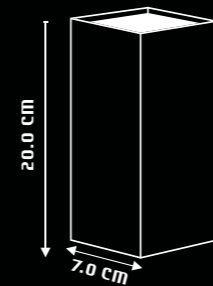

THE LED ADVANTAGE

NO HARMFUL UV/INFRARED EMISSION
LOW CARBON FOOTPRINT
ZERO MERCURY
LONG LIFE LED TECHNOLOGY