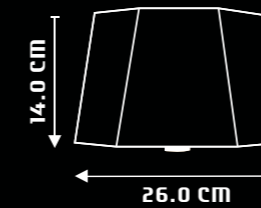

MODA
WP1021

DESIGN & FEATURES

- MATERIAL : PREMIUM STEEL
- COLOR : MATT WHITE
- INSTALLATION : WALL MOUNTED
- MODERN DESIGN USING SUPERIOR QUALITY METAL
- DIFFUSED LIGHTING WITH REDUCED GLARE
- EVEN DISPERSION OF LIGHT
- COMPLETE RANGE OF HARMONIZED DESIGNS AVAILABLE

ALTHAEA
WL1001

DESIGN & FEATURES

- MATERIAL : STEEL BODY WITH ALUMINIUM HOUSING & HEAT SINK
- COLOR : WHITE
- INSTALLATION : WALL MOUNTED
- COOL AND TRENDY SLIM DESIGN
- EVENLY DIFFUSED UP AND DOWN NARROW BEAM
- EMANATES WARM YELLOW LIGHT
- COMPLIMENTS MODERN INTERIORS