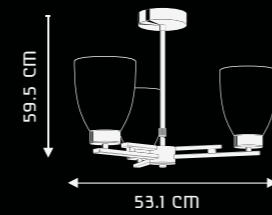

COQUIN
CP3012

DESIGN & FEATURES

- MATERIAL : STEEL BODY & GLASS SHADE
- COLOR : CHROME FINISH
- INSTALLATION : CEILING MOUNTED
- MODERN DESIGN WITH RICH CHROME FINISH
- HIGH GLARE REDUCTION DUE TO UPWARD INSTALLATION OF LAMPS
- SPECIALLY DESIGNED FOR ENERGY SAVING LAMPS
- COMPLETE RANGE OF HARMONIZED DESIGNS AVAILABLE