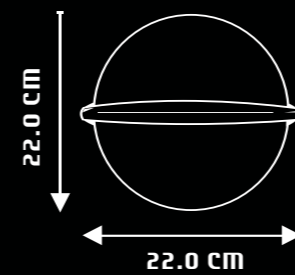

LUCIAN
WL1010

DESIGN & FEATURES

- MATERIAL : STEEL BODY WITH ALUMINIUM HEAT SINK & STEEL REFLECTOR
- COLOR : WHITE
- INSTALLATION : WALL MOUNTED
- AVAILABLE WITH OPTION OF DIMMING CONTROL
- SLIM DESIGN INSPIRED BY THE URBAN LIFESTYLE
- PROJECTS A UNIQUE HALO OF LIGHT ON THE WALL/CEILING
- EMANATES WARM YELLOW LIGHT

THE LED ADVANTAGE

NO HARMFUL UV/INFRARED EMISSION
LOW CARBON FOOTPRINT
ZERO MERCURY
LONG LIFE LED TECHNOLOGY