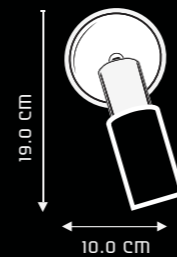

THE LED ADVANTAGE

NO HARMFUL UV/INFRARED EMISSION
LOW CARBON FOOTPRINT
ZERO MERCURY
LONG LIFE LED TECHNOLOGY

EL ESPECTACULO
HL4001

DESIGN & FEATURES

- MATERIAL : MS BODY & GLASS
- COLOR : NICKEL BRUSH & CHROME
- INSTALLATION : CEILING/WALL MOUNTED
- ULTRA MODERN AND ARTISTIC DESIGN
- EMANATES A WARM YELLOW LIGHT
- CONVENIENT DIRECTION CONTROL WITH UNIQUE SWIVEL MOUNT
- MULTI-HEAD OPTIONS AVAILABLE