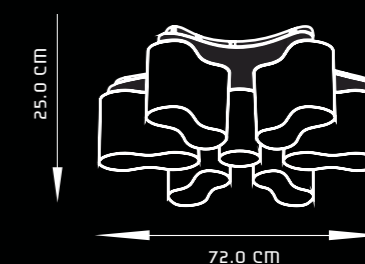

CALLIGO
CP13001

DESIGN & FEATURES

- MATERIAL : METALLIC CANOPY WITH GLASS SHADES
- COLOR : OPAL WHITE
- INSTALLATION : TO BE MOUNTED ON FLAT CEILING
- SUMPTUOUS WING SHAPED CHANDELIER CREATES AN ALLURING AURA WITH SOOTHING WARM LIGHT EFFECTS
- THE GLASS EMITS A GLAREFREE SOFT LIGHT WHICH IS PLEASANT FOR EYES
- RANGE OF HARMONIZED DESIGNS AVAILABLE IN 2 SIZES