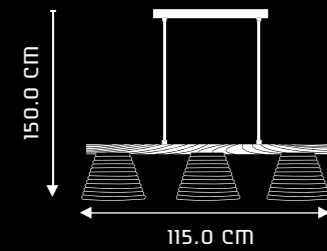

ENCENDER
SP3005

DESIGN & FEATURES

- MATERIAL : PREMIUM STEEL, WOOD AND HIGH QUALITY GLASS
- COLOR : WOODEN AND CLEAR
- INSTALLATION : CEILING MOUNTED
- MAGNIFICENT CRAFTING OF SERRATED GLASS AND PREMIUM WOOD
- EVEN DISPERSION OF LIGHT
- EASY HEIGHT ADJUSTMENT DURING INSTALLATION
- DESIGNED FOR USE WITH ENERGY SAVING LAMPS