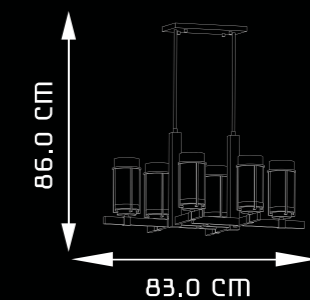

CALLIGO
CP6003

DESIGN & FEATURES

- MATERIAL : MILD STEEL MATT BLACK FRAME WITH CLEAR BROWN GLASS
- COLOR : MATT BLACK
- INSTALLATION : CEILING MOUNTED
- EYE-CATCHING CHANDELIER MELTS TRADITIONAL SENSIBILITIES WITH A MODERN DESIGN
- COGNAC GLASS EMITS SOFT LIGHT WHICH IS PLEASANT FOR EYES
- DESIGNED FOR USE WITH ENERGY-SAVING LIGHT BULBS