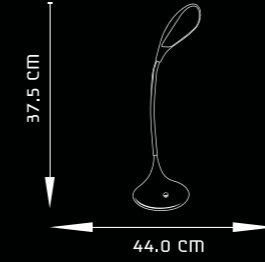

J'AIME
TL1008

DESIGN & FEATURES

- MATERIAL : ABS BASE AND MILD STEEL STEM WITH SILICON SLEEVE
- COLOR : GOLDEN
- INSTALLATION : TABLE MOUNTED
- ELEGANT FOLDABLE LIGHT WEIGHT DESIGN
- SMOOTH SURFACE FINISH FOR EASY CLEANING
- SOFT & GLARE FREE LIGHTING WHICH IS AN EASE FOR THE EYE
- 3 LEVEL TOUCH DIMMING FUNCTION
- FLEXIBLE NECK MAKES THE LAMP ADJUST AT ANY ANGLE OF CHOICE
- IDEAL FOR ANY WORK OR READING TABLE FOR AN ADULT OR CHILD

THE LED ADVANTAGE

LOW CARBON FOOTPRINT
ZERO MERCURY
NO UV / INFRARED EMISSION
LONG LIFE LED TECHNOLOGY