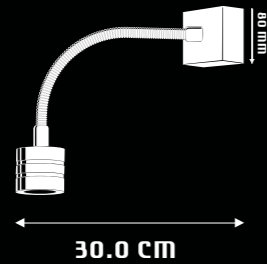

ESTRELLA
WL1004

DESIGN & FEATURES

- MATERIAL : STEEL BASE WITH GOOSENECK & ALUMINIUM SHADE
- COLOR : CHROME PLATED
- INSTALLATION : WALL MOUNTED
- ULTRA SLIM AND STYLISH FORM
- FLEXIBLE GOOSENECK DESIGN ALLOWS EASY DIRECTIONAL CONTROL
- INBUILT ON/OFF SWITCH
- EMANATES WHITE LIGHT

THE LED ADVANTAGE

NO HARMFUL UV/INFRARED EMISSION
LOW CARBON FOOTPRINT
ZERO MERCURY
LONG LIFE LED TECHNOLOGY