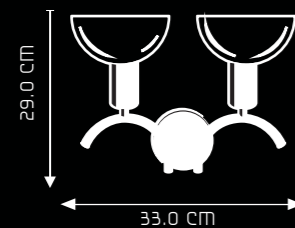

THE LED ADVANTAGE

- NO HARMFUL UV/INFRARED EMISSION
- LOW CARBON FOOTPRINT
- ZERO MERCURY
- LONG LIFE LED TECHNOLOGY