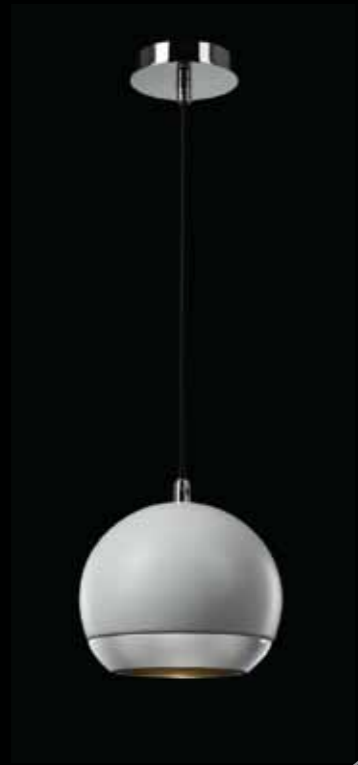

DIA NOCHE
SL1002

DESIGN & FEATURES

- MATERIAL : STEEL
- COLOR : WHITE HOUSING WITH CHROME RING
- INSTALLATION : CEILING MOUNTED
- SMART DESIGN INTELLIGENTLY CONCEALS LEDS
- MAINTAINANCE FREE LIFE WITH BUILT-IN DRIVER AND HIGH QUALITY LEDS
- PRODUCES WARM YELLOW LIGHT
- EASY HEIGHT ADJUSTMENT DURING INSTALLATION

THE LED ADVANTAGE

NO HARMFUL UV/INFRARED EMISSION
LOW CARBON FOOTPRINT
ZERO MERCURY
LONG LIFE LED TECHNOLOGY

EPOCHE NEA
SL1003

DESIGN & FEATURES

- MATERIAL : STEEL BODY WITH ALUMINIUM HEAT SINK & PMMA HOUSING
- COLOR : CHROME
- INSTALLATION : CEILING MOUNTED
- HIGHLY CHROME FINISH AND ULTRA MODERN
- MAINTAINANCE FREE LIFE WITH BUILT-IN DRIVER AND HIGH QUALITY LEDS
- PRODUCES WARM YELLOW LIGHT
- EASY HEIGHT ADJUSTMENT DURING INSTALLATION