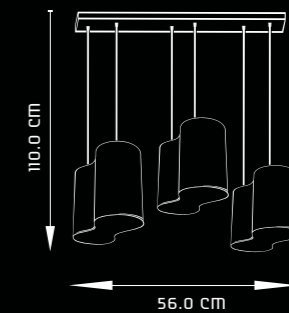

THE LED ADVANTAGE

NO HARMFUL UV/INFRARED EMISSION
LOW CARBON FOOTPRINT
ZERO MERCURY
LONG LIFE LED TECHNOLOGY

JUBILO
SP6001

DESIGN & FEATURES

- MATERIAL : METALLIC CANOPY WITH FROSTED GLASS SHADES
- COLOR : RICH CHROME FINISH
- INSTALLATION : TO BE MOUNTED ON FLAT CEILING
- SWANKY DESIGN FEATURES 6 LIGHT HEADS WHICH HANG FROM THE TOP CANOPY
- FLEXIBILITY IN SUSPENSION LENGTHS CAN CREATE VARYING LEVELS OF LIGHT HEADS WHICH CAST A ROMANTIC FLAIR WITHIN THE ROOM
- THE GLASS EMITS A GLAREFREE SOFT LIGHT WHICH IS PLEASANT FOR EYES