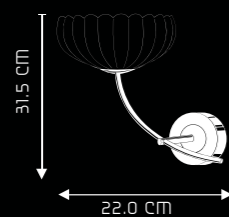

THE LED ADVANTAGE

NO HARMFUL UV/INFRARED EMISSION
LOW CARBON FOOTPRINT
ZERO MERCURY
LONG LIFE LED TECHNOLOGY

VILTIS
WL1029

DESIGN & FEATURES

- MATERIAL : MOUTH BLOWN GLASS WITH METALIC BRACKET
- COLOR : RICH CHROME FINISH WITH OPAL DIFFUSED GLASS
- INSTALLATION : WALL MOUNTED
- STATE-OF-THE-ART DESIGN WHICH GELS WITH THE DÉCOR OF THE CONTEMPORARY MODERN HOMES
- EMITS A GLAREFREE SOFT LIGHT WITHIN THE ROOM WHICH IS PLEASANT FOR THE EYES
- AN ELEGANT PRODUCT WITH RICH CRAFTED BLOWN GLASS & PREMIUM CHROME ASSEMBLY FOR TIMELESS ELEGANCE