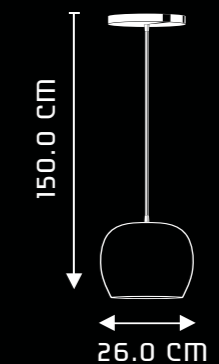

PERLE
SP1018

DESIGN & FEATURES

- MATERIAL : PREMIUM STEEL AND HIGH QUALITY OPAL GLASS
- COLOR : SHINY WHITE
- INSTALLATION : CEILING MOUNTED
- HIGH QUALITY PAINTED GLASS CREATES A CHARMING AMBIENCE
- DIFFUSED LIGHTING WITH REDUCED GLARE
- EASY HEIGHT ADJUSTMENT DURING INSTALLATION
- DESIGNED FOR USE WITH ENERGY SAVING LAMPS