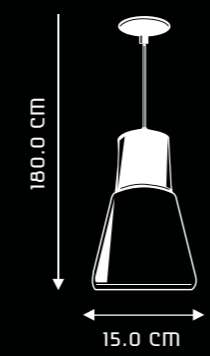

TSINNIA
SPI022

DESIGN & FEATURES

- MATERIAL : STEEL SHADE & WHITE TRIPLES GLASS SHADE
- COLOR : MILKY WHITE GLASS & CHROME PLATING
- INSTALLATION : CEILING MOUNTED
- SMOOTHNESS OF CHROME MIXED WITH THE FINESSE OF MOUTH BLOWN GLASS
- DIFFUSED LIGHTING WITH REDUCED GLARE
- EASY HEIGHT ADJUSTMENT DURING INSTALLATION
- DESIGNED FOR USE WITH ENERGY SAVING LAMPS