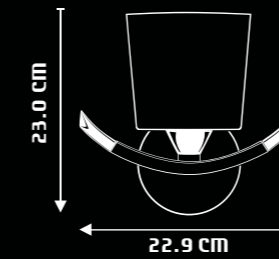

EVA BELLA
WP1010

DESIGN & FEATURES

- MATERIAL : STEEL BODY & GLASS SHADE
- COLOR : ANODIZED TIN FINISH
- INSTALLATION : WALL MOUNTED
- PREMIUM OFFERING OF HIGH QUALITY METAL AND DESIGNER GLASS
- UNIQUE SURFACE MOUNTED DESIGN
- SPECIALLY DESIGNED FOR ENERGY SAVING LAMPS
- COMPLETE RANGE OF HARMONIZED DESIGNS AVAILABLE