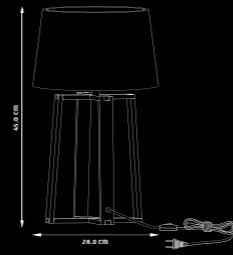

J'AIME
TP1001

DESIGN & FEATURES

- MATERIAL : ASHWOOD WITH FABRIC SHADE
- COLOR : NATURE WOOD WITH WHITE SHADE
- INSTALLATION : TABLE MOUNTED
- TABLE MOUNTED LAMP WITH PREMIUM WHITE FABRIC WHICH GELS PERFECTLY WITH MODERN HOME DÉCOR
- DESIGNED FOR USE WITH ENERGY-SAVING LIGHT BULBS
- SMOOTH SURFACE FINISH FOR EASY CLEANING
- SOFT & GLARE FREE LIGHTING WHICH IS AN EASE FOR THE EYE
- AVAILABLE AS A RANGE OF TABLE & FLOOR LAMP