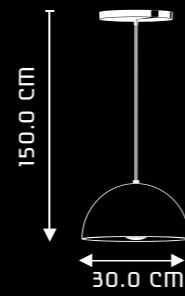

LA PASSIONE
SP1013

DESIGN & FEATURES

- MATERIAL : STEEL
- COLOR : MATT BLACK & RED REFLECTOR
- INSTALLATION : CEILING MOUNTED
- A SLEEK HEMISPHERIC DESIGN MADE OF PREMIUM METAL
- EVEN DISPERSION OF LIGHT
- EASY HEIGHT ADJUSTMENT DURING INSTALLATION
- DESIGNED FOR USE WITH ENERGY SAVING LAMPS