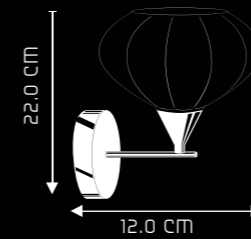

THE LED ADVANTAGE

NO HARMFUL UV/INFRARED EMISSION
LOW CARBON FOOTPRINT
ZERO MERCURY
LONG LIFE LED TECHNOLOGY

VILTIS
WL1027

DESIGN & FEATURES

- MATERIAL : PRESSED GLASS WITH METALIC BRACKET
- COLOR : RICH CHROME FINISH WITH FROSTED GLASS
- INSTALLATION : WALL MOUNTED
- STATE-OF-THE-ART DESIGN WHICH GELS WITH THE DÉCOR OF THE CONTEMPORARY MODERN HOMES
- EMITS A GLAREFREE SOFT LIGHT WITHIN THE ROOM WHICH IS PLEASANT FOR THE EYES
- AN ELEGANT PRODUCT WITH RICH CRAFTED BLOWN GLASS & PREMIUM CHROME ASSEMBLY FOR TIMELESS ELEGANCE