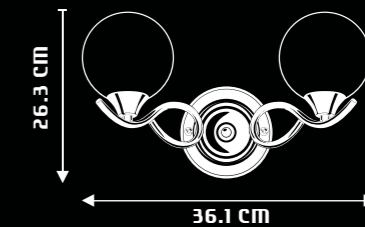

EVA ARANCINO
WP2003

DESIGN & FEATURES

- MATERIAL : STEEL BODY & GLASS SHADE
- COLOR : CHROME
- INSTALLATION : WALL MOUNTED
- SLEEK MODERN DESIGN WITH RICH QUALITY GLASS
- HIGH GLARE REDUCTION DUE TO UPWARD INSTALLATION OF LAMPS
- SPECIALLY DESIGNED FOR ENERGY SAVING LAMPS
- COMPLETE RANGE OF HARMONIZED DESIGNS AVAILABLE