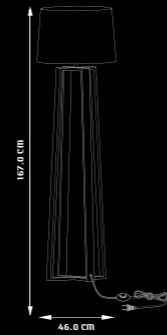

J'AIME
FP1023

DESIGN & FEATURES

- MATERIAL : ASHWOOD WITH FABRIC SHADE
- COLOR : NATURE WOOD SHADE WITH WHITE SHADE
- INSTALLATION : FLOOR MOUNTED
- FLOOR MOUNTED LAMP WITH PREMIUM WHITE FABRIC WHICH GELS PERFECTLY WITH MODERN HOME DÉCOR
- DESIGNED FOR USE WITH ENERGY-SAVING LIGHT BULBS
- SMOOTH SURFACE FINISH FOR EASY CLEANING
- SOFT & GLARE FREE LIGHTING WHICH IS AN EASE FOR THE EYE
- AVAILABLE AS A RANGE OF TABLE & FLOOR LAMP