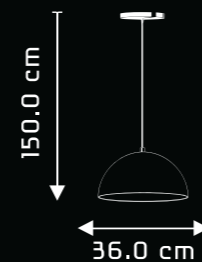

JUBILO
SPI026

DESIGN & FEATURES

- MATERIAL : MILD STEEL WITH ALUMINIUM REFLECTOR
- COLOR : COPPER FINISH
- INSTALLATION : CEILING MOUNTED
- UNIQUE ARCHITECTURAL APPEARANCE WITH RICH LUSTROUS COPPER FINISH FOR UPSCALE INTERIORS
- SIMPLISTIC MODERN HEMISPHERIC DESIGN OFFERS A COMFORTABLE ENVIRONMENT IN A LIVING SPACE
- EASY HEIGHT ADJUSTMENT AT THE TIME OF INSTALLATION
- DESIGNED FOR USE WITH ENERGY-SAVING LIGHT BULBS