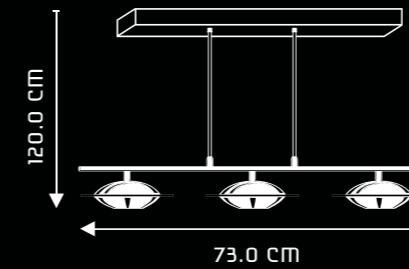

SIDRA
SL3001

DESIGN & FEATURES

- MATERIAL : STEEL BODY WITH ALUMINIUM HEAT SINK AND PMMA HOUSING
- COLOR : SHINY WHITE
- INSTALLATION : CEILING MOUNTED
- AVAILABLE WITH OPTION OF DIMMING CONTROL
- HIGH END CHROME FINISH & ULTRA MODERN
- MAINTENANCE FREE LIFE WITH BUILT-IN DRIVER AND HIGH QUALITY LEDS
- EASY HEIGHT ADJUSTMENT DURING INSTALLATION
- PRODUCES WARM YELLOW LIGHT