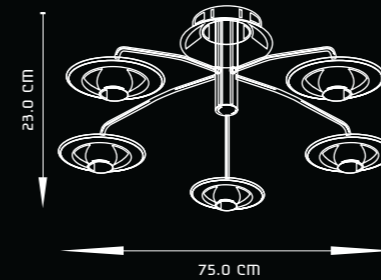

CALLIGO
SL5001

DESIGN & FEATURES

- MATERIAL : METALLIC BODY WITH PMMA SHADES
- COLOR : RICH CHROME FINISH
- INSTALLATION : CEILING MOUNTED
- ALLURING DESIGN WITH LED LIGHTS AT THE END OF EACH ARM CREATES AN EXCITING LIGHT EFFECT
- SWANKY COMBINATION OF ACRYLIC HEADS AND DIFFUSER INFUSES A CAPTIVATING MOOD WITHIN THE ROOM
- MAINTENANCE FREE LIFE WITH BUILT-IN DRIVER AND HIGH EFFICIENCY LEDS