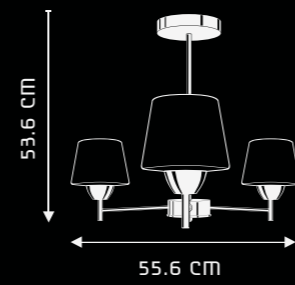

HESTER
CP3006

DESIGN & FEATURES

- MATERIAL : STEEL BODY & GLASS SHADE
- COLOR : CHROME
- INSTALLATION : CEILING MOUNTED
- SLEEK MODERN DESIGN WITH RICH QUALITY GLASS
- HIGH GLARE REDUCTION DUE TO UPWARD INSTALLATION
- SPECIALLY DESIGNED FOR ENERGY SAVING LAMPS
- COMPLETE RANGE OF HARMONIZED DESIGNS AVAILABLE