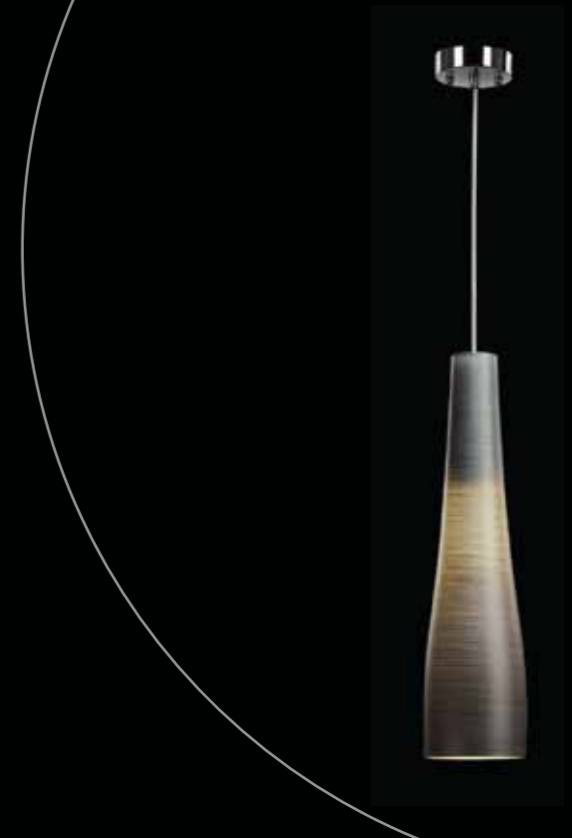

TSINNIA
SPI022

DESIGN & FEATURES

- MATERIAL : STEEL SHADE & WHITE TRIPLES GLASS SHADE
- COLOR : MILKY WHITE GLASS & CHROME PLATING
- INSTALLATION : CEILING MOUNTED
- SMOOTHNESS OF CHROME MIXED WITH THE FINESSE OF MOUTH BLOWN GLASS
- DIFFUSED LIGHTING WITH REDUCED GLARE
- EASY HEIGHT ADJUSTMENT DURING INSTALLATION
- DESIGNED FOR USE WITH ENERGY SAVING LAMPS

ALVALUCE
SPI004

DESIGN & FEATURES

- MATERIAL : PREMIUM STEEL AND HIGH QUALITY DIFFUSED GLASS
- COLOR : CHROME FINISH
- INSTALLATION : CEILING MOUNTED
- MODERN CONICAL DIFFUSER GLASS DESIGN
- DIFFUSED LIGHTING WITH REDUCED GLARE
- EASY HEIGHT ADJUSTMENT DURING INSTALLATION
- DESIGNED FOR USE WITH ENERGY SAVING LAMPS