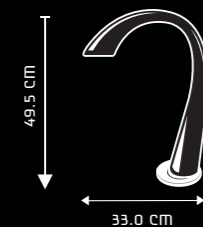

THE LED ADVANTAGE

NO HARMFUL UV/INFRARED EMISSION
LOW CARBON FOOTPRINT
ZERO MERCURY
LONG LIFE LED TECHNOLOGY