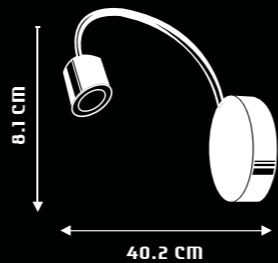

ESTRELLA
WL1003

DESIGN & FEATURES

- MATERIAL : STEEL BASE WITH GOOSENECK & ALUMINIUM SHADE
- COLOR : CHROME PLATED
- INSTALLATION : WALL MOUNTED
- MODERN AND ELEGANT SLIM DESIGN
- FLEXIBLE GOOSENECK DESIGN ALLOWS EASY DIRECTIONAL CONTROL
- INBUILT ON/OFF SWITCH
- EMANATES WHITE LIGHT

THE LED ADVANTAGE

NO HARMFUL UV/INFRARED EMISSION
LOW CARBON FOOTPRINT
ZERO MERCURY
LONG LIFE LED TECHNOLOGY