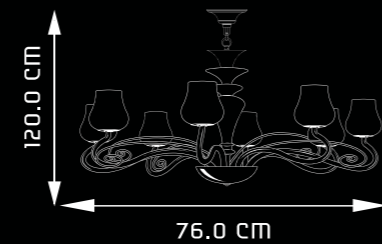

CALLIGO
CP8001

DESIGN & FEATURES

- MATERIAL : MILD STEEL FRAME WITH GOLDEN FINISH ELECTROPLATING WITH AMBER BLOWN GLASS
- COLOR : AMBER
- INSTALLATION : CEILING MOUNTED
- SOPHISTICATION AND ELEGANCE EMANATE FROM THIS BEAUTIFUL CHANDELIER DUE TO ITS REFINED CHIMNEY DESIGN THAT MAKES A UNIQUELY BEAUTIFUL STATEMENT
- CREATES A STYLISH FOCAL POINT PERFECT FOR WARM LIVING AND DINING AREAS
- PRODUCES GLARE FREE DIFFUSED LIGHTING WHICH IS COMFORTABLE FOR THE EYES
- DESIGNED FOR USE WITH ENERGY-SAVING LIGHT BULBS
- AVAILABLE AS A COMPLETE RANGE OF HARMONIZED DESIGNS, THAT WILL ADD SOPHISTICATION TO EVERY ROOM