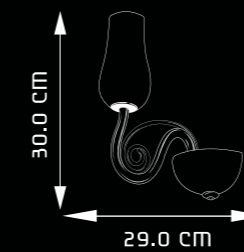

VILTIS
WP1031

DESIGN & FEATURES

- MATERIAL : MILD STEEL FRAME WITH GOLDEN FINISH ELECTROPLATING WITH AMBER BLOWN GLASS
- COLOR : AMBER FRAME
- INSTALLATION : WALL MOUNTED
- SOPHISTICATION AND ELEGANCE EMANATE FROM THIS BEAUTIFUL WALL LIGHT DUE TO ITS REFINED CHIMNEY DESIGN THAT MAKES A UNIQUELY BEAUTIFUL STATEMENT
- PRODUCES GLARE FREE DIFFUSED LIGHTING WHICH IS COMFORTABLE FOR THE EYES
- DESIGNED FOR USE WITH ENERGY-SAVING LIGHT BULBS
- AVAILABLE AS A COMPLETE RANGE OF HARMONIZED DESIGNS, THAT WILL ADD SOPHISTICATION TO EVERY ROOM