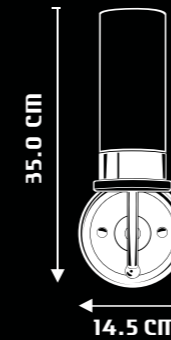

EVA FEYYO
WP1014

DESIGN & FEATURES

- MATERIAL : STEEL BODY & GLASS SHADE
- COLOR : CHROME FINISH
- INSTALLATION : WALL MOUNTED
- MODERN DESIGN WITH RICH CHROME FINISH
- HIGH GLARE REDUCTION DUE TO UPWARD INSTALLATION OF LAMPS
- SPECIALLY DESIGNED FOR ENERGY SAVING LAMPS
- COMPLETE RANGE OF HARMONIZED DESIGNS AVAILABLE