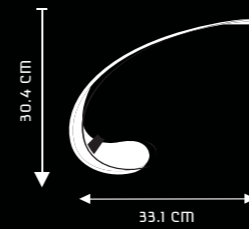

THE LED ADVANTAGE

NO HARMFUL UV/INFRARED EMISSION
LOW CARBON FOOTPRINT
ZERO MERCURY
LONG LIFE LED TECHNOLOGY

SPECIFICATIONS:

ITEM CODE	TYPE OF LAMP	RATED VOLTAGE	OPERATING VOLTAGE	FREQUENCY	RATED WATTAGE	CCT
FL1004	1*5W INTEGRATED LED	220V-240V	90V-244V	50HZ	5W	3000 KELVIN