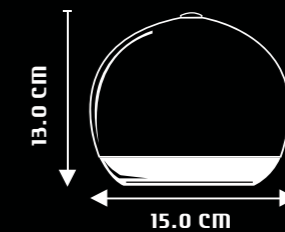

THE LED ADVANTAGE

NO HARMFUL UV/INFRARED EMISSION
LOW CARBON FOOTPRINT
ZERO MERCURY
LONG LIFE LED TECHNOLOGY

SPECIFICATIONS:

ITEM CODE	TYPE OF LAMP	RATED VOLTAGE	OPERATING VOLTAGE	FREQUENCY	RATED WATTAGE	TOTAL WATTAGE	CCT
WL2001	LED	220V-240V	198V-264V	50HZ	2*4W	8W	3000 KELVIN
WL1015	LED	220V-240V	198V-264V	50HZ	4W	4W	3000 KELVIN

SPECIFICATIONS:

ITEM CODE	TYPE OF LAMP	RATED VOLTAGE	OPERATING VOLTAGE	FREQUENCY	RATED WATTAGE	TOTAL WATTAGE	CCT
WL1005	LED	220V-240V	90V-264V	50HZ	7W	7W	3000 KELVIN
WL1006	LED	220V-240V	90V-264V	50HZ	7W	7W	3000 KELVIN