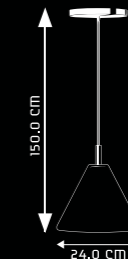

JUBILO
SPI025

DESIGN & FEATURES

- MATERIAL : CONCRETE HOUSING WITH ALUMINIUM REFLECTOR
- COLOR : CONCRETE GREY FINISH
- INSTALLATION : CEILING MOUNTED
- UNIQUE AND EXCEPTIONAL CONCRETE BASED DESIGN FOR ULTRA MODERN RUGGED INTERIORS
- ADDITIONAL ALUMINIUM REFLECTOR ON THE INSIDE ENSURES HIGH EFFICIENCY OF LIGHT WITH LESS LIGHT LOSS
- EASY HEIGHT ADJUSTMENT AT THE TIME OF INSTALLATION
- DESIGNED FOR USE WITH ENERGY-SAVING LIGHT BULBS