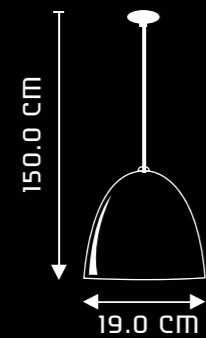

VIVACE
SP1006

DESIGN & FEATURES

- MATERIAL : STEEL
- COLOR : WHITE
- INSTALLATION : CEILING MOUNTED
- A SLEEK HEMISPHERIC DESIGN MADE OF PREMIUM STEEL
- EASY HEIGHT ADJUSTMENT DURING INSTALLATION
- DESIGNED FOR USE WITH ENERGY SAVING LAMPS
- DESIGNED WITH RICH WHITE FINISH