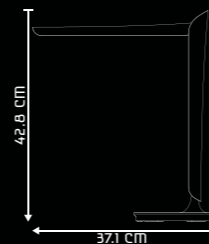

THE LED ADVANTAGE

LOW CARBON FOOTPRINT
ZERO MERCURY
NO UV / INFRARED EMISSION
LONG LIFE LED TECHNOLOGY

J'AIME
TL1005T

DESIGN & FEATURES

- MATERIAL : ABS PLASTIC FRAME WITH FROSTED POLYCARBONATE DIFFUSER
- COLOR : BLACK
- INSTALLATION : TABLE MOUNTED
- ELEGANT FOLDABLE LIGHT WEIGHT DESIGN
- SOFT & GLARE FREE LIGHTING WHICH IS AN EASE FOR THE EYE
- 5 LEVEL TOUCH DIMMING FUNCTION
- CHOICE OF LIGHT COLOR SELECTION BETWEEN YELLOW AND WHITE
- FLEXIBLE NECK MAKES THE LAMP ADJUST AT ANY ANGLE OF CHOICE
- IDEAL FOR ANY WORK OR READING TABLE FOR AN ADULT OR CHILD
- BUILT IN USB PORT FOR CHARGING SMARTPHONE OR TABLET