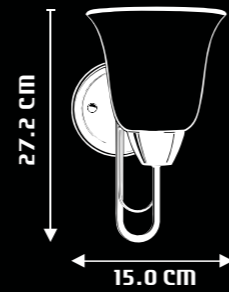

LA ENCHANTE
WP1011

DESIGN & FEATURES

- MATERIAL : STEEL BODY & GLASS SHADE
- COLOR : ANTIQUE BRASS
- INSTALLATION : WALL MOUNTED
- ELEGANT DESIGN WITH ANTIQUE BRASS FINISH
- HIGH GLARE REDUCTION DUE TO UPWARD INSTALLATION OF LAMPS
- SPECIALLY DESIGNED FOR ENERGY SAVING LAMPS
- COMPLETE RANGE OF HARMONIZED DESIGNS AVAILABLE