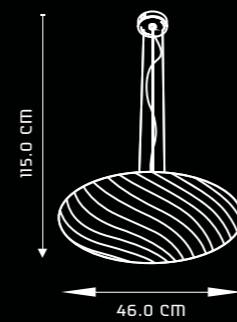

JUBILO
SP1033

DESIGN & FEATURES

- MATERIAL : METALLIC INSTALLATION ARRANGEMENT WITH BLOWN GLASS
- COLOR : SHINY WHITE FINISH WITH CHROME AS CENTRE PIECE
- INSTALLATION : TO BE MOUNTED ON FLAT CEILING
- SWANKY DESIGN HANGING CENTRE PIECE WITH FISH SCALE PATTERNS ENGENDERS ELEGANCE WITHIN THE ROOM
- SHINY WHITE BLOWN GLASS MATERIAL PROVIDES EXCELLENT CRACK RESISTANCE TO THE PRODUCT
- THE FROSTED GLASS PROVIDES A GLAREFREE LIGHT WITHIN THE ROOM WHICH IS PLEASANT FOR EYES
- PENDANT & CEILING RANGE OF HARMONIZED DESIGNS AVAILABLE