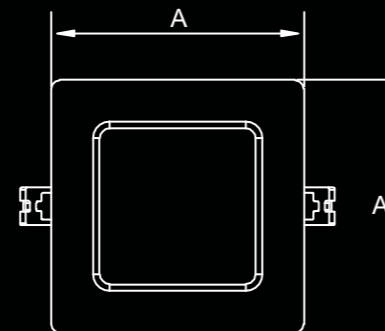

ITEM CODE	WATTAGE	RATED VOLTAGE	FREQUENCY	CCT	LUMINOUS FLUX	DIMENSIONS
DLP081701	ROUND 8W	220V-240V	50 HZ	3000K	550 LUMEN	A-Ø11.3CM
DLP083701	ROUND 8W	220V-240V	50 HZ	4000K	550 LUMEN	B-Ø10.6CM
DLP086701	ROUND 8W	220V-240V	50 HZ	6500K	550 LUMEN	C-2.3CM
DLP081801	SQUARE 8W	220V-240V	50 HZ	3000K	550 LUMEN	A-11.13 x 11.13CM
DLP083801	SQUARE 8W	220V-240V	50 HZ	4000K	550 LUMEN	B-10.4 x 10.4CM
DLP086801	SQUARE 8W	220V-240V	50 HZ	6500K	550 LUMEN	C-2.2CM
DLP121703	ROUND 12W	220V-240V	50 HZ	3000K	850 LUMEN	A-Ø16.7CM
DLP123703	ROUND 12W	220V-240V	50 HZ	4000K	850 LUMEN	B-Ø15.4CM
DLP126703	ROUND 12W	220V-240V	50 HZ	6500K	850 LUMEN	C-2.25CM
DLP121801	SQUARE 12W	220V-240V	50 HZ	3000K	850 LUMEN	A-16.5 x 16.5CM
DLP123801	SQUARE 12W	220V-240V	50 HZ	4000K	850 LUMEN	B-15.3 x 15.3CM
DLP126801	SQUARE 12W	220V-240V	50 HZ	6500K	850 LUMEN	C-2.25CM
DLP151701	ROUND 15W	220V-240V	50 HZ	3000K	1100 LUMEN	A-Ø18.2CM
DLP153701	ROUND 15W	220V-240V	50 HZ	4000K	1100 LUMEN	B-Ø16.9CM
DLP156701	ROUND 15W	220V-240V	50 HZ	6500K	1100 LUMEN	C-2.4CM
DLP151801	SQUARE 15W	220V-240V	50 HZ	3000K	1100 LUMEN	A-17.7 x 17.7CM
DLP153801	SQUARE 15W	220V-240V	50 HZ	4000K	1100 LUMEN	B-16.6 x 16.6CM
DLP156801	SQUARE 15W	220V-240V	50 HZ	6500K	1100 LUMEN	C-2.35CM