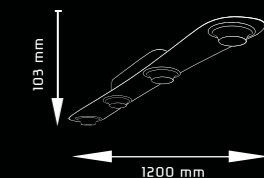

JUBILO UL4001

DESIGN & FEATURES

- MATERIAL : ALUMINIUM BASE PLATE WITH STEEL CANOPY & POLYCARBONATE SHADES
- COLOR : PAINT WITH LACQUER
- INSTALLATION : TO BE MOUNTED ON FLAT CEILING
- STATE OF THE ART PENDANT DESIGN WITH BUILT-IN LED SOURCE INTO ULTRA-THIN DISC
- DIMMABILITY FEATURE PROVIDES CONSUMER THE POWER TO CONTROL THE AMBIENCE
- EMITS A SOFT LIGHT WITHIN THE ROOM WHICH IS PLEASANT FOR THE EYES