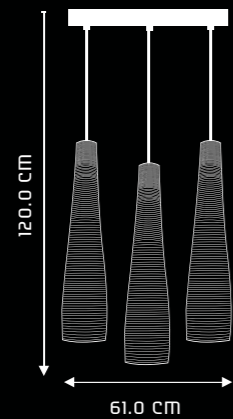

ALTALUCE
SP3003

DESIGN & FEATURES

- MATERIAL : PREMIUM STEEL AND HIGH QUALITY DIFFUSED GLASS
- COLOR : MATT WHITE
- INSTALLATION : CEILING MOUNTED
- A STYLISH TRIO OF CONICAL DIFFUSER GLASSES
- DIFFUSED LIGHTING WITH REDUCED GLARE
- EASY HEIGHT ADJUSTMENT DURING INSTALLATION
- DESIGNED FOR USE WITH ENERGY SAVING LAMPS