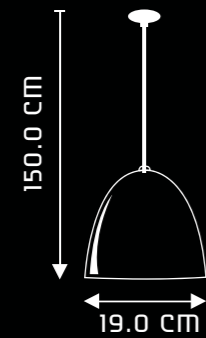

VIVACE
SP1007

DESIGN & FEATURES

- MATERIAL : STEEL
- COLOR : BLACK
- INSTALLATION : CEILING MOUNTED
- A SLEEK HEMISPHERIC DESIGN MADE OF PREMIUM STEEL
- DESIGNED WITH A RICH BLACK FINISH
- EASY HEIGHT ADJUSTMENT DURING INSTALLATION
- DESIGNED FOR USE WITH ENERGY SAVING LAMPS