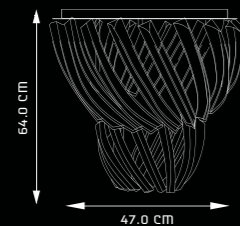

CALLIGO
CG15001

DESIGN & FEATURES

- MATERIAL : MILD STEEL CANOPY & BASE WITH BOROSILICATE GLASS STICKS
- COLOR : CHROME FINISH BASE WITH CLEAR GLASS BRANCHES
- INSTALLATION : CEILING MOUNTED
- HAND CRAFTED BOROSILICATE GLASS BRANCHES OFFER EXCELLENT LIGHT TRANSMISSION PROPERTIES
- ARTISTIC PIECE OF LIGHTING KEEPS THE SPACE DECORATED WITH UNIFORM ILLUMINATION WITH NO BROWNING EFFECT OF GLASS
- RANGE OF HARMONISED DESIGNS WITH OPTIONS OF 2 SIZES
- THE INTENSITY OF LIGHT CAN EASILY BE CONTROLLED VIA ROTARY DIMMER AS PER THE REQUIREMENT