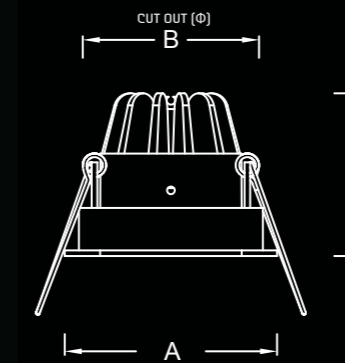

PALETTE
DOWNLIGHTER

DESIGN & FEATURES

- MATERIAL : DIE CAST ALUMINIUM
- COLOR : WHITE
- COB BASED DESIGN EMITS SHARP BEAM FOR ACCENTUATING ELEMENTS WITHIN THE ROOM
- OPTIMIZED HEAT SINK
- DESIGN FOR ENSURING EXCELLENT HEAT DISSIPATION SYSTEM
- READY TO USE INTEGRATED PACK WITH DRIVER
- LOW POWER CONSUMPTION PRODUCT WITH MINIMUM MAINTENANCE

ITEM CODE	WATTAGE	RATED VOLTAGE	FREQUENCY	CCT	LUMINOUS FLUX	DIMENSIONS
DLO713001	ROUND GLASS WITH SQUARE RIM 6.5W	220V-240V	50 HZ	2700K	500 LUMEN	A-7.5*7.5CM B-Ø7.0CM C-5.8CM
DLO733002	ROUND GLASS WITH SQUARE RIM 6.5W	220V-240V	50 HZ	4000K	580 LUMEN	A-7.5*7.5CM B-Ø7.0CM C-5.8CM
DLO763003	ROUND GLASS WITH SQUARE RIM 6.5W	220V-240V	50 HZ	6500K	650 LUMEN	A-7.5*7.5CM B-Ø7.0CM C-5.8CM