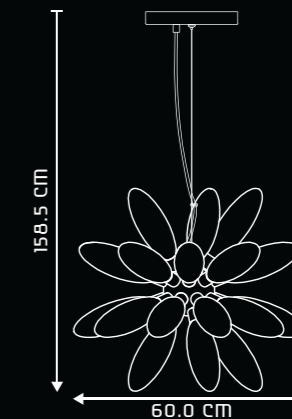

CALLIGO
CG16001

DESIGN & FEATURES

- MATERIAL : MILD STEEL FRAME WITH CHROME FINISH
- COLOR : BLOWN GLASS WITH COGNAC ELECTROPLATING
- INSTALLATION : CEILING MOUNTED
- SIMPLISTIC MODERN DESIGN OFFERS A COMFORTABLE ENVIRONMENT IN A LIVING SPACE
- ARTISTIC PIECE OF LIGHTING KEEPS THE SPACE DECORATED EVEN WHEN THE PRODUCT IS IN NON-LIT CONDITION
- A ROTARY DIMMER LETS YOU CONTROL THE INTENSITY OF LIGHT. (NOT PROVIDED WITH PRODUCT)
- A COMPLETE RANGE OF HARMONIZED DESIGNS, THAT WILL ADD SOPHISTICATION TO EVERY ROOM