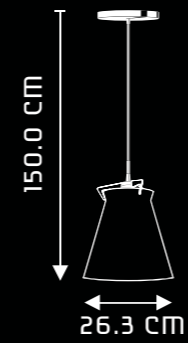

ANESE
SPI015

DESIGN & FEATURES

- MATERIAL : PREMIUM STEEL & OPAL GLASS
- COLOR : OPAL WHITE
- INSTALLATION : CEILING MOUNTED
- SHARPNESS OF STEEL MIXED WITH THE FINESSE OF MOUTH BLOWN GLASS
- UNIQUE TRI CLAW SUSPENSION FOR QUICK INSTALLATION
- EASY HEIGHT ADJUSTMENT DURING INSTALLATION
- DESIGNED FOR USE WITH ENERGY SAVING LAMPS