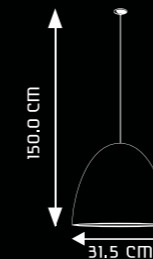

JUBILO
SPI023

DESIGN & FEATURES

- MATERIAL : CONCRETE HOUSING WITH ALUMINIUM REFLECTOR
- COLOR : CONCRETE GREY FINISH
- INSTALLATION : CEILING MOUNTED
- UNIQUE AND EXCEPTIONAL CONCRETE BASED DESIGN FOR ULTRA MODERN RUGGED INTERIORS
- ADDITIONAL ALUMINIUM REFLECTOR ON THE INSIDE ENSURES HIGH EFFICIENCY OF LIGHT WITH LESS LIGHT LOSS
- EASY HEIGHT ADJUSTMENT AT THE TIME OF INSTALLATION
- DESIGNED FOR USE WITH ENERGY-SAVING LIGHT BULBS