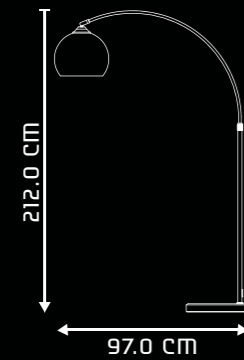

SCINTILLER
FP1021

DESIGN & FEATURES

- MATERIAL : MILD STEEL STEM WITH MARBLE BASE
- COLOR : OPAL PMMA SHADE
- INSTALLATION : FLOOR MOUNTED
- FISH ROD DESIGN PROVIDES GOOD GENERAL ILLUMINATION FOR ANY AREA
- DECORATIVE WEIGHTY MARBLE BASE PROVIDES STABILITY AS WELL AS CLASSICAL DESIGN APPEAL
- EASE OF SAFE CONTROL FOR THE CONSUMER VIA IN-LINE FOOT SWITCH
- DIFFUSED LIGHTING WITH REDUCED GLARE