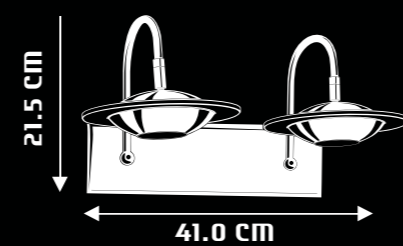

THE LED ADVANTAGE

NO HARMFUL UV/INFRARED EMISSION
LOW CARBON FOOTPRINT
ZERO MERCURY
LONG LIFE LED TECHNOLOGY

EL DIA NOCHE
WL1005

DESIGN & FEATURES

- MATERIAL : ALUMINIUM HOUSING & STEEL BASE
- COLOR : METAL FRAME AVAILABLE IN RICH WHITE FINISH WITH CHROME RING
- INSTALLATION : WALL MOUNTED
- FUTURISTIC BALL SHAPED DESIGN
- HIGHLY VERSATILE AS AN UP OR DOWN LIGHTER
- EMANATES WARM YELLOW LIGHT
- COMPLETE RANGE OF HARMONIZED DESIGNS AVAILABLE