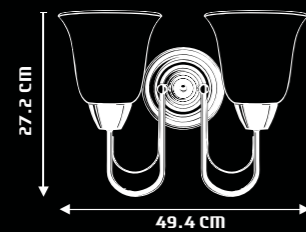

LA ENCHANTE
WP2006

DESIGN & FEATURES

- MATERIAL : STEEL BODY & GLASS SHADE
- COLOR : ANTIQUE BRASS
- INSTALLATION : WALL MOUNTED
- ELEGANT DESIGN WITH ANTIQUE BRASS FINISH
- HIGH GLARE REDUCTION DUE TO UPWARD INSTALLATION OF LAMPS
- SPECIALLY DESIGNED FOR ENERGY SAVING LAMPS
- COMPLETE RANGE OF HARMONIZED DESIGNS AVAILABLE