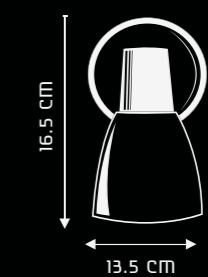

THE LED ADVANTAGE

NO HARMFUL UV/INFRARED EMISSION
LOW CARBON FOOTPRINT
ZERO MERCURY
LONG LIFE LED TECHNOLOGY

SPECIFICATIONS:

ITEM CODE	TYPE OF LAMP	RATED VOLTAGE	OPERATING VOLTAGE	FREQUENCY	RATED WATTAGE	TOTAL WATTAGE	CCT
HL1001	LED	220V-240V	198V-264V	50HZ	3W	3W	3000 KELVIN
HL3001	LED	220V-240V	198V-264V	50HZ	3*3W	9W	3000 KELVIN

SPECIFICATIONS:

ITEM CODE	TYPE OF LAMP	RATED VOLTAGE	OPERATING VOLTAGE	FREQUENCY	RATED WATTAGE	TOTAL WATTAGE	CCT
HL4001	LED	220V-240V	198V-264V	50HZ	4*3W	12W	3000 KELVIN
HL1002	LED	220V-240V	198V-264V	50HZ	3W	3W	3000 KELVIN