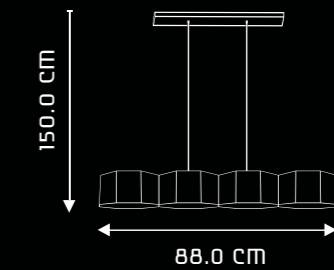

NEO MODA
SP4001

DESIGN & FEATURES

- MATERIAL : PREMIUM STEEL
- COLOR : MATT BLACK
- INSTALLATION : CEILING MOUNTED
- SLEEK DESIGN USING SUPERIOR QUALITY METAL
- DIFFUSED LIGHTING WITH REDUCED GLARE
- EASY HEIGHT ADJUSTMENT DURING INSTALLATION
- DESIGNED FOR USE WITH ENERGY SAVING LAMPS