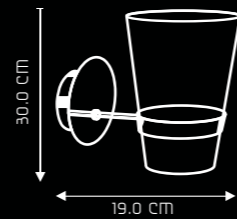

VILTIS
WL1025

DESIGN & FEATURES

- MATERIAL : MOUTH BLOWN GLASS WITH CHROME BRACKET
- COLOR : RICH CHROME FINISH WITH FROSTED GLASS
- INSTALLATION : WALL MOUNTED
- STATE-OF-THE-ART DESIGN WHICH GELS WITH THE DÉCOR OF THE CONTEMPORARY MODERN HOMES
- EMITS A GLAREFREE SOFT LIGHT WITHIN THE ROOM WHICH IS PLEASANT FOR THE EYES
- AN ELEGANT PRODUCT WITH RICH CRAFTED BLOWN GLASS & PREMIUM CHROME ASSEMBLY FOR TIMELESS ELEGANCE

VILTIS
WL1026

DESIGN & FEATURES

- MATERIAL : BLOWN PRESSED GLASS WITH METALIC BRACKET
- COLOR : RICH CHROME FINISH WITH FROSTED GLASS
- INSTALLATION : WALL MOUNTED
- STATE-OF-THE-ART DESIGN WHICH GELS WITH THE DÉCOR OF THE CONTEMPORARY MODERN HOMES
- EMITS A GLAREFREE SOFT LIGHT WITHIN THE ROOM WHICH IS PLEASANT FOR THE EYES
- AN ELEGANT PRODUCT WITH RICH CRAFTED BLOWN GLASS & PREMIUM CHROME ASSEMBLY FOR TIMELESS ELEGANCE