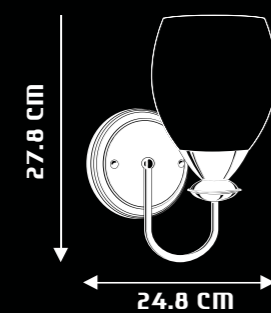

EVA VISCARIA
WP1006

DESIGN & FEATURES

- MATERIAL : STEEL BODY & GLASS SHADE
- COLOR : ANTIQUE BRASS
- INSTALLATION : WALL MOUNTED
- ELEGANT DESIGN WITH ANTIQUE BRASS FINISH
- HIGH GLARE REDUCTION DUE TO UPWARD INSTALLATION OF LAMPS
- SPECIALLY DESIGNED FOR ENERGY SAVING LAMPS
- COMPLETE RANGE OF HARMONIZED DESIGNS AVAILABLE