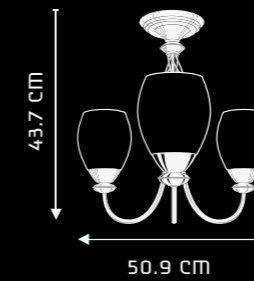

VISCARIA
CP3005

DESIGN & FEATURES

- MATERIAL : STEEL BODY & GLASS SHADE
- COLOR : ANTIQUE BRASS
- INSTALLATION : CEILING MOUNTED
- ELEGANT DESIGN WITH ANTIQUE BRASS FINISH
- HIGH GLARE REDUCTION DUE TO UPWARD INSTALLATION
- SPECIALLY DESIGNED FOR ENERGY SAVING LAMPS
- COMPLETE RANGE OF HARMONIZED DESIGNS AVAILABLE