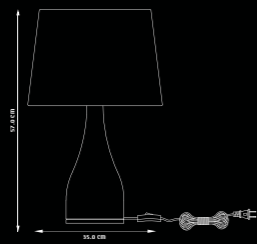

J'AIME
TP1002

DESIGN & FEATURES

- MATERIAL : ASHWOOD WITH FABRIC SHADE
- COLOR : NATURE WOOD WITH WHITE SHADE
- INSTALLATION : TABLE MOUNTED
- TABLE MOUNTED LAMP WITH PREMIUM WHITE FABRIC WHICH GELS PERFECTLY WITH MODERN HOME DÉCOR
- DESIGNED FOR USE WITH ENERGY-SAVING LIGHT BULBS
- SMOOTH SURFACE FINISH FOR EASY CLEANING
- SOFT & GLARE FREE LIGHTING WHICH IS AN EASE FOR THE EYE