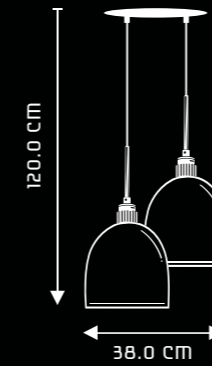

ANGELICO
SP2002

DESIGN & FEATURES

- MATERIAL : PREMIUM STEEL AND HIGH QUALITY DIFFUSED GLASS
- COLOR : MATT WHITE
- INSTALLATION : CEILING MOUNTED
- ELEGANT PAIR OF SPHERICAL DIFFUSER GLASSES
- DIFFUSED LIGHTING WITH REDUCED GLARE
- EASY HEIGHT ADJUSTMENT DURING INSTALLATION
- DESIGNED FOR USE WITH ENERGY SAVING LAMPS

ENCANTO
SL1004

DESIGN & FEATURES

- MATERIAL : STEEL & ALUMINIUM
- COLOR : SHINY WHITE
- INSTALLATION : CEILING MOUNTED
- AVAILABLE WITH OPTION OF DIMMING CONTROL
- GRACEFUL AND ELEGANT SWAN NECK DESIGN
- MAINTENANCE FREE LIFE WITH BUILT-IN DRIVER AND HIGH QUALITY LEDS
- EASY HEIGHT ADJUSTMENT DURING INSTALLATION
- PRODUCES WARM YELLOW LIGHT