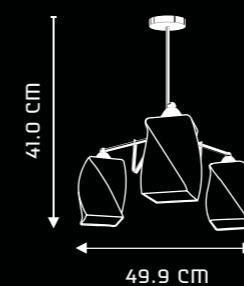

RETHMOS
CP3008

DESIGN & FEATURES

- MATERIAL : STEEL BODY & GLASS SHADE
- COLOR : CHROME & ANTIQUE BLACK
- INSTALLATION : CEILING MOUNTED
- SLEEK MODERN DESIGN WITH RICH QUALITY GLASS
- SUPERIOR QUALITY GLASS DIFFUSER TO MINIMIZE GLARE
- SPECIALLY DESIGNED FOR ENERGY SAVING LAMPS
- COMPLETE RANGE OF HARMONIZED DESIGNS AVAILABLE