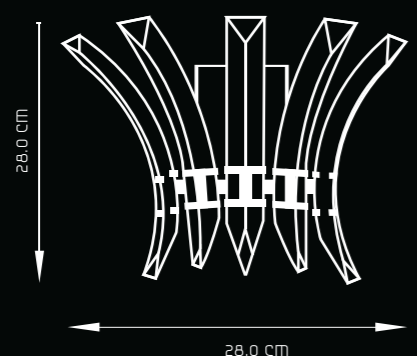

VILTIS
WG2001

DESIGN & FEATURES

- MATERIAL : BOROSILICATE GLASS BRANCHES WITH CHROME BASE
- COLOR : TRANSLUCENT GLASS
- INSTALLATION : WALL MOUNTED
- AN EXCLUSIVE COLLECTION OF ORNAMENTAL LIGHTING PRODUCTS
- DIMMABLE WITH CONVENTIONAL ROTARY DIMMER*
- SUPERIOR QUALITY GLASS BRANCH DESIGN THAT PRODUCES A FASCINATING PRISM EFFECT
- A COMPLETE RANGE OF HARMONIZED DESIGNS, THAT WILL ADD SOPHISTICATION TO EVERY ROOM