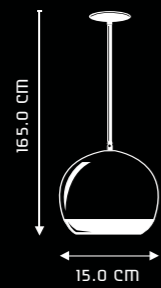

THE LED ADVANTAGE

NO HARMFUL UV/INFRARED EMISSION
LOW CARBON FOOTPRINT
ZERO MERCURY
LONG LIFE LED TECHNOLOGY

EPOCHE NEA
SL3002

DESIGN & FEATURES

- MATERIAL : STEEL BODY WITH ALUMINIUM HEAT SINK & PMMA HOUSING
- COLOR : CHROME
- INSTALLATION : CEILING MOUNTED
- HIGHLY CHROME FINISH AND ULTRA MODERN
- MAINTAINANCE FREE LIFE WITH BUILT-IN DRIVER AND HIGH QUALITY LEDS
- PRODUCES WARM YELLOW LIGHT
- EASY HEIGHT ADJUSTMENT DURING INSTALLATION