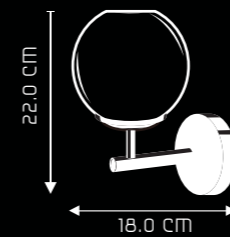

VILTIS
WL1028

DESIGN & FEATURES

- MATERIAL : MOUTH BLOWN GLASS WITH METALLIC BRACKET
- COLOR : RICH CHROME FINISH WITH FROSTED GLASS
- INSTALLATION : WALL MOUNTED
- STATE-OF-THE-ART DESIGN WHICH GELS WITH THE DÉCOR OF THE CONTEMPORARY MODERN HOMES
- EMITS A GLAREFREE SOFT LIGHT WITHIN THE ROOM WHICH IS PLEASANT FOR THE EYES
- AN ELEGANT PRODUCT WITH RICH CRAFTED BLOWN GLASS & PREMIUM CHROME ASSEMBLY FOR TIMELESS ELEGANCE

THE LED ADVANTAGE

NO HARMFUL UV/INFRARED EMISSION
LOW CARBON FOOTPRINT
ZERO MERCURY
LONG LIFE LED TECHNOLOGY