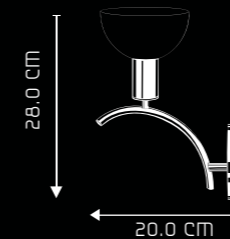

THE LED ADVANTAGE

- NO HARMFUL UV/INFRARED EMISSION
- LOW CARBON FOOTPRINT
- ZERO MERCURY
- LONG LIFE LED TECHNOLOGY

VILTIS
WL2002

DESIGN & FEATURES

- MATERIAL : BLOWN GLASS WITH METALLIC BRACKET
- COLOR : RICH CHROME FINISH WITH FROSTED GLASS
- INSTALLATION : WALL MOUNTED
- STATE-OF-THE-ART DESIGN WHICH GELS WITH THE DÉCOR OF THE CONTEMPORARY MODERN HOMES
- EMITS A GLAREFREE SOFT LIGHT WITHIN THE ROOM WHICH IS PLEASANT FOR THE EYES
- AN ELEGANT PRODUCT WITH RICH CRAFTED BLOWN GLASS & PREMIUM CHROME ASSEMBLY FOR TIMELESS ELEGANCE