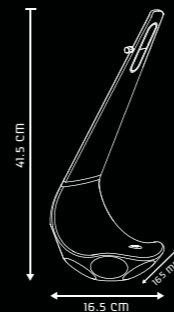

THE LED ADVANTAGE

LOW CARBON FOOTPRINT
ZERO MERCURY
NO UV / INFRARED EMISSION
LONG LIFE LED TECHNOLOGY