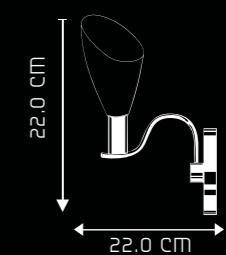

THE LED ADVANTAGE

NO HARMFUL UV/INFRARED EMISSION
LOW CARBON FOOTPRINT
ZERO MERCURY
LONG LIFE LED TECHNOLOGY

SPECIFICATIONS:

ITEM CODE	TYPE OF LAMP	NO. OF LAMP	FITTING/CAP	RATED VOLTAGE	OPERATING VOLTAGE	FREQUENCY	RATED WATTAGE	TOTAL WATTAGE
WL1025	9W CFL/40W GLS	1N	E27	220V-240V	198V-264V	50HZ	40W	40W
ITEM CODE	TYPE OF LAMP	RATED VOLTAGE	OPERATING VOLTAGE	FREQUENCY	RATED WATTAGE	TOTAL WATTAGE	CCT	
WL1027	LED	220V-240V	90V-264V	50HZ	6W	6W	3000 KELVIN	