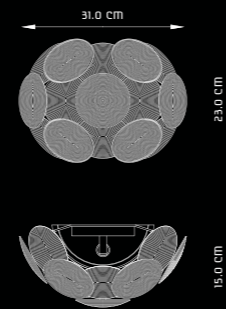

VILTIS
WG1001

DESIGN & FEATURES

- MATERIAL : MILD STEEL BASE WITH ABS DISC & PMMA COVER
- COLOR : CHROME WITH OPAL DIFFUSER
- INSTALLATION : WALL MOUNTED
- RICH CONTEMPORARY DESIGN WITH CHROME DISCS & PMMA COVER ACCENTUATES MODERN DÉCOR
- PRODUCES GLARE FREE DIFFUSED LIGHTING WHICH IS COMFORTABLE FOR THE EYES
- DESIGNED FOR USE WITH ENERGY-SAVING LIGHT BULBS
- AVAILABLE AS A COMPLETE RANGE OF HARMONIZED DESIGNS WHICH WILL ADD SOPHISTICATION TO EVERY ROOM