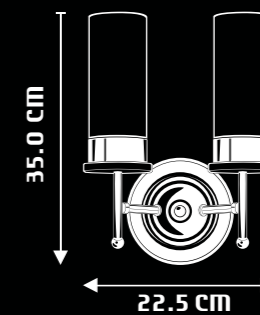

EVA FEYYO
WP2009

DESIGN & FEATURES

- MATERIAL : STEEL BODY & GLASS SHADE
- COLOR : CHROME FINISH
- INSTALLATION : WALL MOUNTED
- MODERN DESIGN WITH RICH CHROME FINISH
- HIGH GLARE REDUCTION DUE TO UPWARD INSTALLATION OF LAMPS
- SPECIALLY DESIGNED FOR ENERGY SAVING LAMPS
- COMPLETE RANGE OF HARMONIZED DESIGNS AVAILABLE