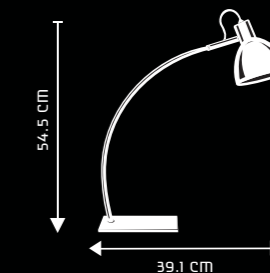

J'AIME
FP1008

DESIGN & FEATURES

- MATERIAL : PREMIUM CHROME FINISH HEAD WITH CONNECTING ARM AND SOLID METALLIC BASE
- COLOR : CHROME HEAD WITH BLACK WIRE
- INSTALLATION : TABLE MOUNTED
- PROVIDES GOOD CONCENTRATED LIGHT FOR ANY APPLICATION
- SPLASHY DESIGN WITH GLEAMING SPHERICAL FORM FACTOR WHICH ACCENTUATES THE AMBIENCE
- SOLID METALLIC BASE WITH METALLIC ARM AND ADJUSTABLE METALLIC HEAD
- EASE OF SAFE CONTROL FOR THE CONSUMER VIA IN-LINE HAND SWITCH
- AVAILABLE IN TABLE & FLOOR LAMP VARIANTS