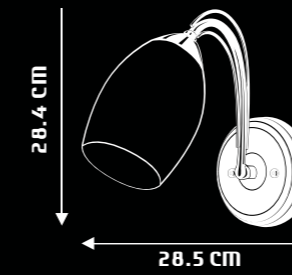

LE TULIPE
WP1005

DESIGN & FEATURES

- MATERIAL : STEEL BODY & GLASS SHADE
- COLOR : ANTIQUE BRASS
- INSTALLATION : WALL MOUNTED
- ELEGANT DESIGN WITH ANTIQUE BRASS FINISH
- SUPERIOR QUALITY GLASS DIFFUSER TO MINIMIZE GLARE
- SPECIALLY DESIGNED FOR ENERGY SAVING LAMPS
- COMPLETE RANGE OF HARMONIZED DESIGNS AVAILABLE