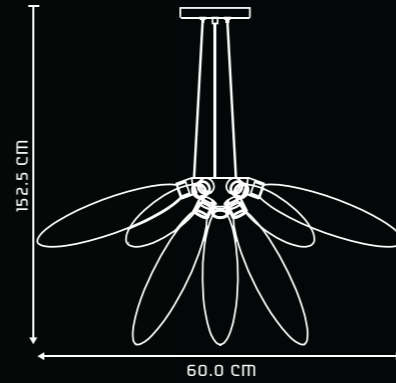

CALLIGO
CG8001

DESIGN & FEATURES

- MATERIAL : MILD STEEL FRAME WITH CHROME FINISH
- COLOR : BLOWN GLASS WITH COGNAC ELECTROPLATING
- INSTALLATION : CEILING MOUNTED
- SIMPLISTIC MODERN DESIGN OFFERS A COMFORTABLE ENVIRONMENT IN A LIVING SPACE
- ARTISTIC PIECE OF LIGHTING KEEPS THE SPACE DECORATED EVEN WHEN THE PRODUCT IS IN NON-LIT CONDITION
- A ROTARY DIMMER LETS YOU CONTROL THE INTENSITY OF LIGHT. (NOT PROVIDED WITH PRODUCT)
- A COMPLETE RANGE OF HARMONIZED DESIGNS, THAT WILL ADD SOPHISTICATION TO EVERY ROOM