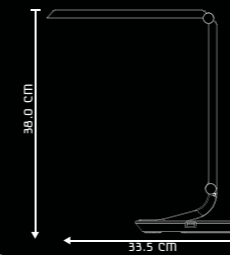

THE LED ADVANTAGE

LOW CARBON FOOTPRINT
ZERO MERCURY
NO UV / INFRARED EMISSION
LONG LIFE LED TECHNOLOGY

J'AIME
TL1006T

DESIGN & FEATURES

- MATERIAL : ABS PLASTIC FRAME WITH FROSTED POLYCARBONATE DIFFUSER
- COLOR : WHITE
- INSTALLATION : TABLE MOUNTED
- ELEGANT FOLDABLE LIGHT WEIGHT DESIGN
- SOFT & GLARE FREE LIGHTING WHICH IS AN EASE FOR THE EYE
- 5 LEVEL TOUCH DIMMING FUNCTION
- CHOICE OF LIGHT COLOR SELECTION BETWEEN YELLOW AND WHITE
- FLEXIBLE NECK MAKES THE LAMP ADJUST AT ANY ANGLE OF CHOICE
- IDEAL FOR ANY WORK OR READING TABLE FOR AN ADULT OR CHILD
- BUILT IN USB PORT FOR CHARGING SMARTPHONE OR TABLET