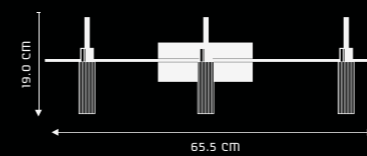

THE LED ADVANTAGE

NO HARMFUL UV/INFRARED EMISSION
LOW CARBON FOOTPRINT
ZERO MERCURY
LONG LIFE LED TECHNOLOGY

EL PINTURA
HL2003

DESIGN & FEATURES

- MATERIAL : MS BODY & ALUMINUM
- COLOR : NICKEL BRUSH, ANODIZE & PAINTING SILVER
- INSTALLATION : CEILING/WALL MOUNTED
- ULTRA MODERN AND ARTISTIC DESIGN
- EMANATES A WARM YELLOW LIGHT
- CONVENIENT DIRECTION CONTROL WITH UNIQUE SWIVEL MOUNT
- MULTI-HEAD OPTIONS AVAILABLE