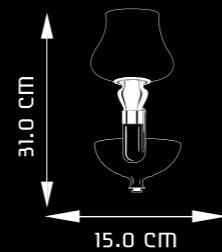

VILTIS
WP1030

DESIGN & FEATURES

- MATERIAL : MILD STEEL FRAME WITH WHITE FINISH ELECTROPLATING AND OPAL BLOWN GLASS
- COLOR : WHITE
- INSTALLATION : WALL MOUNTED
- CLEAN AND CLASSY COLLECTION BRIGHTENS ANY ROOM WITH ITS COOL WHITE FINISH AND OPAL GLASS
- PRODUCES GLARE FREE DIFFUSED LIGHTING WHICH IS COMFORTABLE FOR THE EYES
- DESIGNED FOR USE WITH ENERGY-SAVING LIGHT BULBS
- AVAILABLE AS A COMPLETE RANGE OF HARMONIZED DESIGNS, THAT WILL ADD SOPHISTICATION TO EVERY ROOM