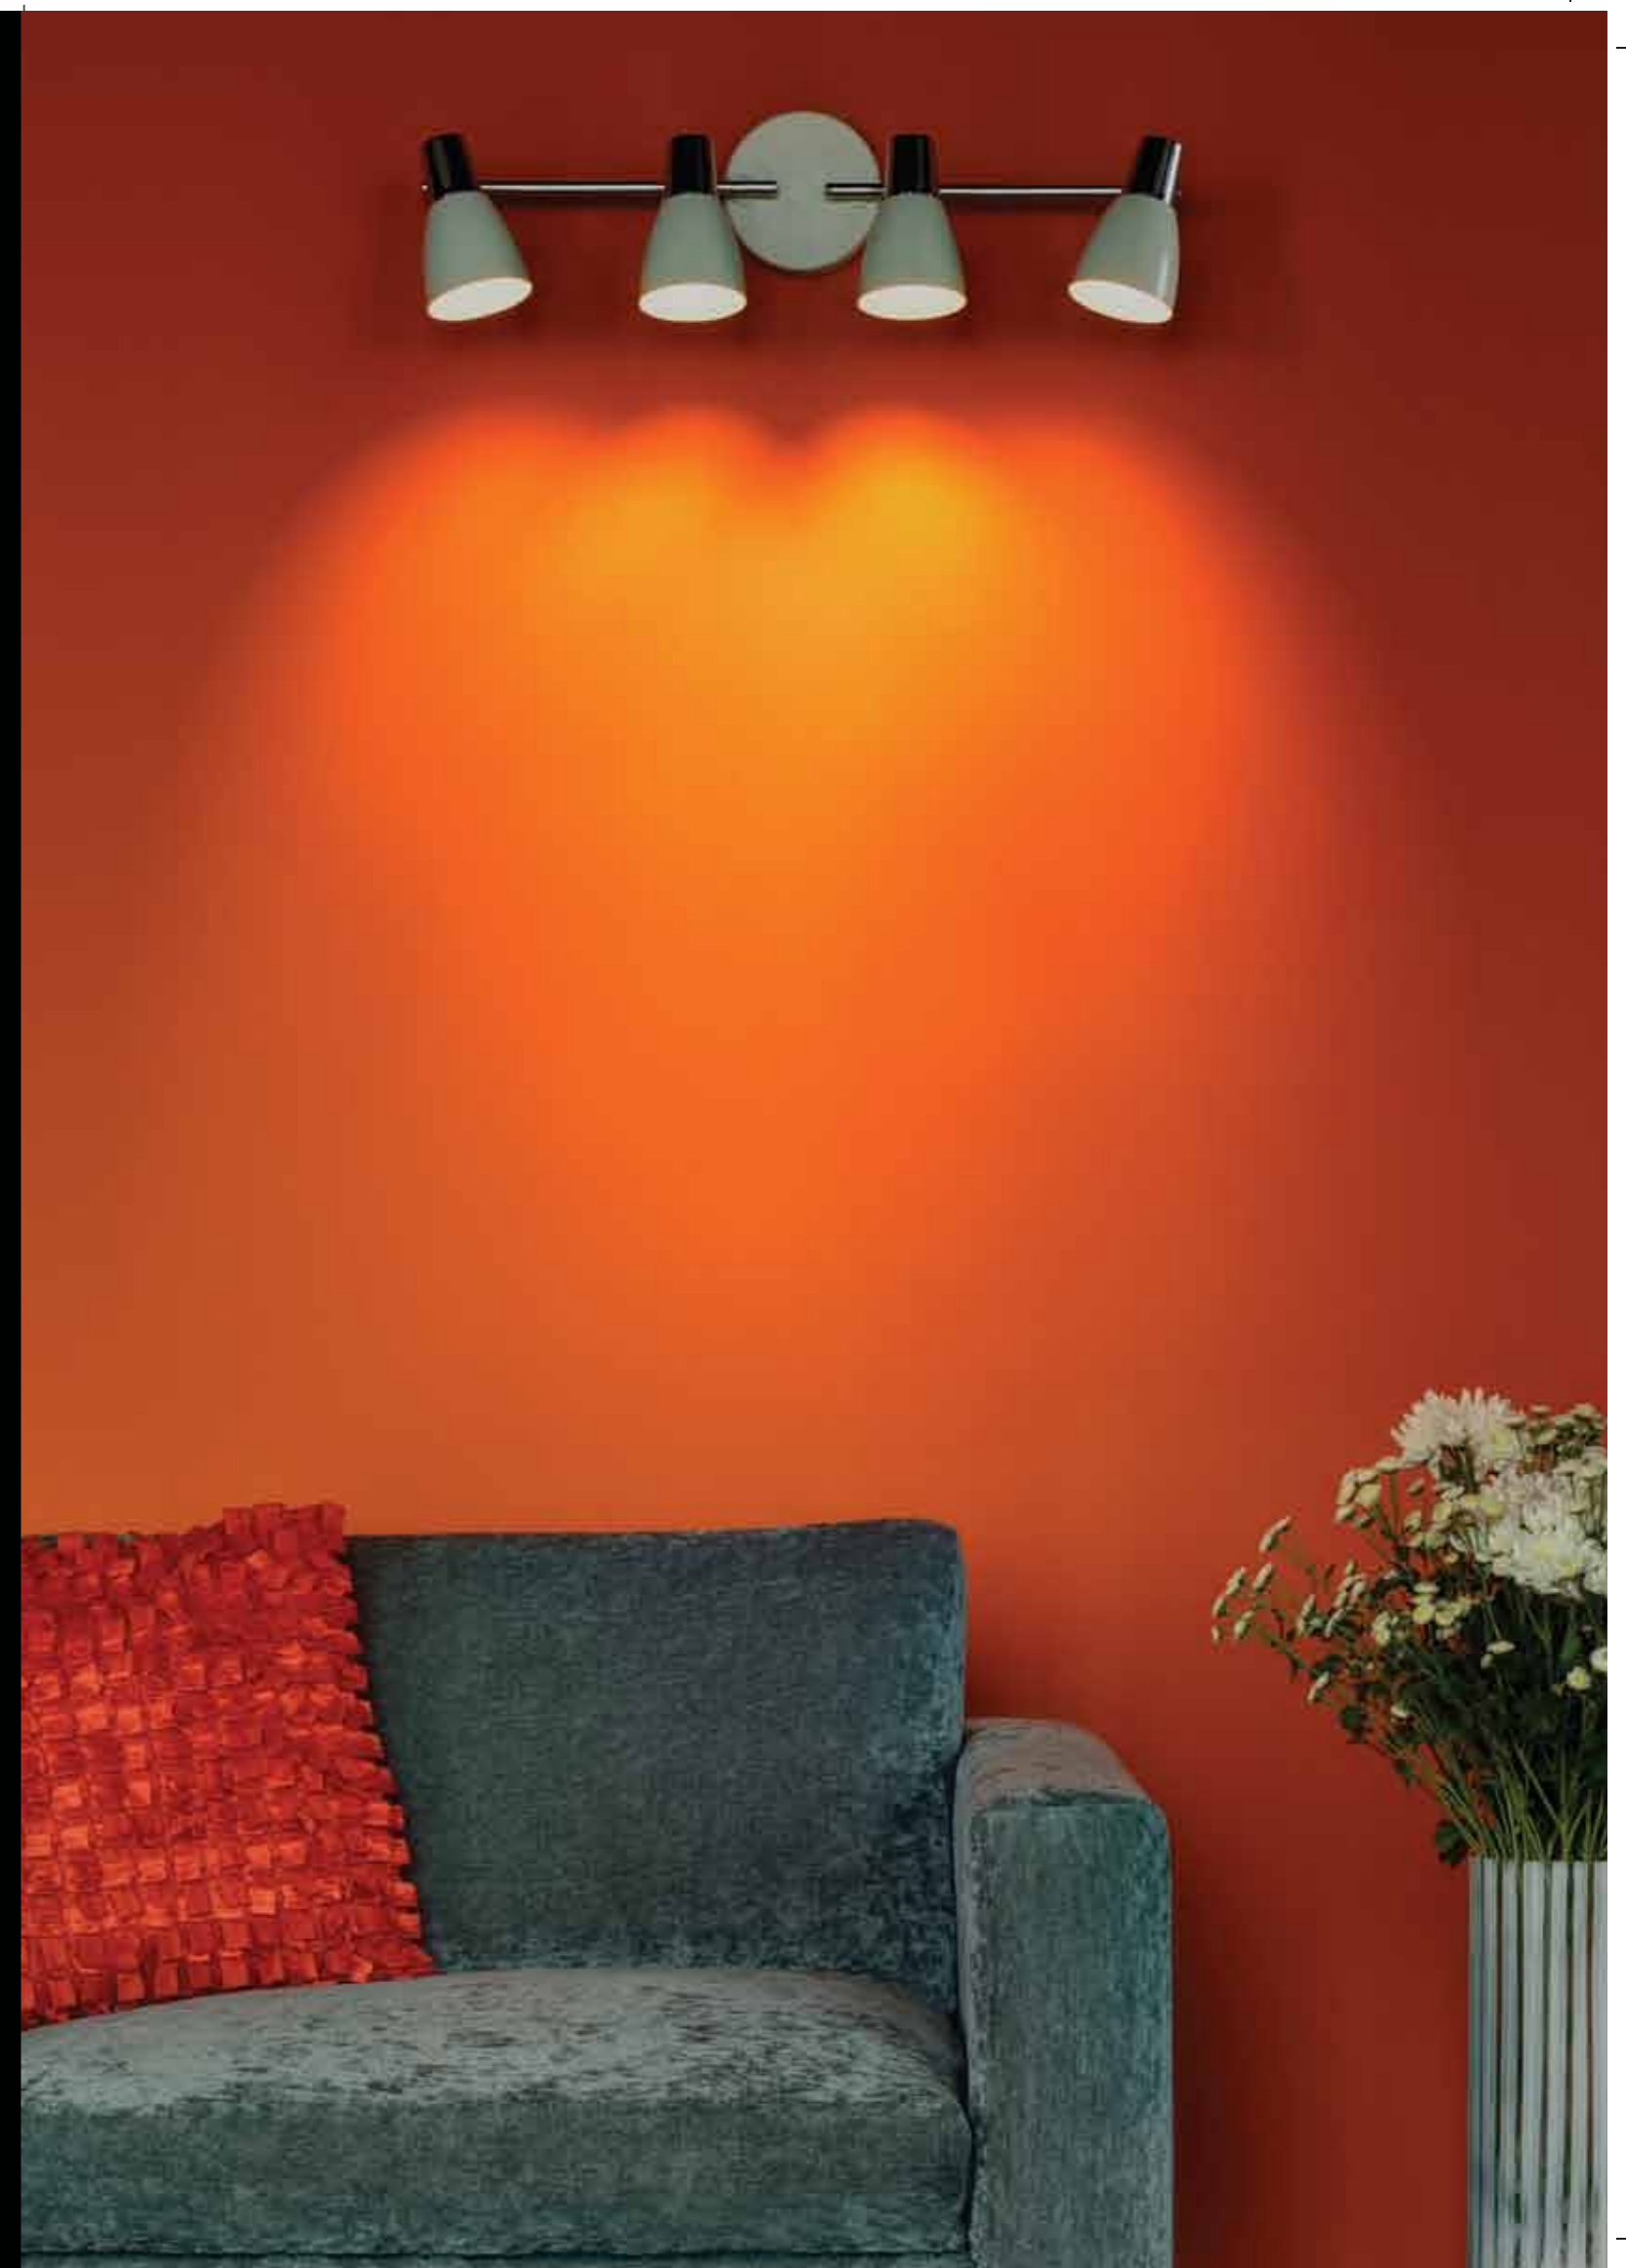

THE LED SPOTS ARE AVAILABLE IN THE VARIANTS OF 1 HEAD, 2 HEAD, 3 HEAD & 4 HEAD THUS PROVIDING A CUSTOMER A CHOICE TO USE THE APPROPRIATE ILLUMINATION FOR THE ART.

EL PINTURA
HL1003

DESIGN & FEATURES

- MATERIAL : MS BODY & ALUMINUM
- COLOR : NICKEL BRUSH, ANODIZE & PAINTING SILVER
- INSTALLATION : CEILING/WALL MOUNTED
- ULTRA MODERN AND ARTISTIC DESIGN
- EMANATES A WARM YELLOW LIGHT
- CONVENIENT DIRECTION CONTROL WITH UNIQUE SWIVEL MOUNT
- MULTI-HEAD OPTIONS AVAILABLE