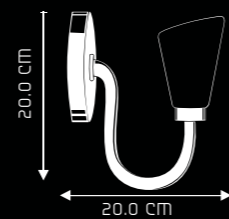

VILTIS
WL1030

DESIGN & FEATURES

- MATERIAL : MOUTH BLOWN GLASS WITH METALLIC BRACKET
- COLOR : RICH CHROME FINISH WITH FROSTED GLASS
- INSTALLATION : WALL MOUNTED
- STATE-OF-THE-ART DESIGN WHICH GELS WITH THE DÉCOR OF THE CONTEMPORARY MODERN HOMES
- EMITS A GLAREFREE SOFT LIGHT WITHIN THE ROOM WHICH IS PLEASANT FOR THE EYES
- AN ELEGANT PRODUCT WITH RICH CRAFTED BLOWN GLASS & PREMIUM CHROME ASSEMBLY FOR TIMELESS ELEGANCE

THE LED ADVANTAGE

NO HARMFUL UV/INFRARED EMISSION
LOW CARBON FOOTPRINT
ZERO MERCURY
LONG LIFE LED TECHNOLOGY