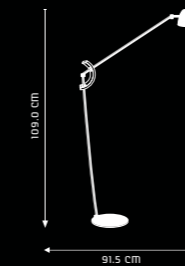

THE LED ADVANTAGE

NO HARMFUL UV/INFRARED EMISSION
LOW CARBON FOOTPRINT
ZERO MERCURY
LONG LIFE LED TECHNOLOGY