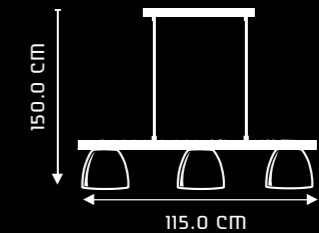

VIVACE
SP1006

DESIGN & FEATURES

- MATERIAL : STEEL
- COLOR : WHITE
- INSTALLATION : CEILING MOUNTED
- A SLEEK HEMISPHERIC DESIGN MADE OF PREMIUM STEEL
- EASY HEIGHT ADJUSTMENT DURING INSTALLATION
- DESIGNED FOR USE WITH ENERGY SAVING LAMPS
- DESIGNED WITH RICH WHITE FINISH