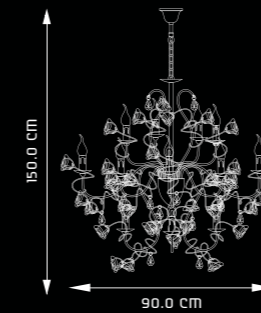

CALLIGO
CPI6002

DESIGN & FEATURES

- MATERIAL : MILD STEEL CANOPY & BASE WITH GLASS FLOWERS
- COLOR : CHROME FINISH BASE WITH WHITE & GOLDEN FLOWERS
- INSTALLATION : CEILING MOUNTED
- CONTEMPORARY DESIGN WITH AN ELEGANT ARRAY OF HAND-BLOWN GLASS FLORETS
- COMBINATION OF GOLDEN & WHITE FLORETS ADD DISTINGUISHING DESIGN ELEMENTS
- ARTISTIC PIECE OF LIGHTING KEEPS THE SPACE DECORATED WITH UNIFORM ILLUMINATION
- THE INTENSITY OF LIGHT CAN BE EASILY CONTROLLED VIA ROTARY DIMMER AS PER THE REQUIREMENT