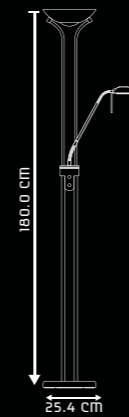

SCINTILLER
FG2001

DESIGN & FEATURES

- MATERIAL : MILD STEEL FRAME
- COLOR : SATIN BRASS
- INSTALLATION : FLOOR MOUNTED
- TORCHIERE-STYLE FLOOR LAMP PROVIDES VERSATILE LIGHTING WITH ADJUSTABLE GOOSE NECK READING LIGHT
- SEPARATE DIMMER SWITCH FOR TORCHIERE AND READING LIGHT PROVIDES AN EASE OF OPERATION TO THE USER
- PERFECT DESIGN FOR GENERAL ROOM ILLUMINATION
- EASE OF SAFE CONTROL FOR THE CONSUMER VIA IN-LINE FOOT SWITCH

SCINTILLER
FL1003

DESIGN & FEATURES

- MATERIAL : CARBON FIBER STEM WITH STEEL BASE
- COLOR : BLACK HEAD WITH BLACK TEXTILE WIRE
- INSTALLATION : FLOOR MOUNTED
- PROVIDES GOOD CONCENTRATED LIGHT FOR READING AND GENERAL LIGHTING FOR SMALLER AREAS
- UNIQUE CARBON FIBER ROD BASED LED FLOOR LAMP WITH SWIVEL HEAD AND SOLID METALLIC BASE
- EASY TO USE CLAMP ARRANGEMENT FOR CONTROLLING ANGLE OF LIGHT AS PER REQUIREMENT
- EASE OF SAFE CONTROL FOR THE CONSUMER VIA IN-LINE FOOT SWITCH