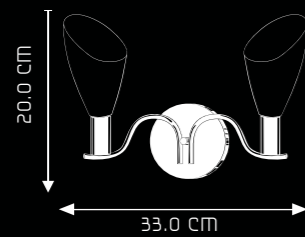

VILTIS
WL2003

DESIGN & FEATURES

- MATERIAL : MOUTH BLOWN GLASS WITH METALLIC BRACKET
- COLOR : RICH CHROME FINISH WITH OPAL DIFFUSED GLASS
- INSTALLATION : WALL MOUNTED
- STATE-OF-THE-ART DESIGN WHICH GELS WITH THE DÉCOR OF THE CONTEMPORARY MODERN HOMES
- EMITS A GLAREFREE SOFT LIGHT WITHIN THE ROOM WHICH IS PLEASANT FOR THE EYES
- AN ELEGANT PRODUCT WITH RICH CRAFTED BLOWN GLASS & PREMIUM CHROME ASSEMBLY FOR TIMELESS ELEGANCE

THE LED ADVANTAGE

NO HARMFUL UV/INFRARED EMISSION
LOW CARBON FOOTPRINT
ZERO MERCURY
LONG LIFE LED TECHNOLOGY