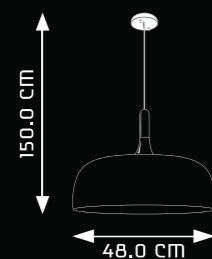

JUBILO
SPI029

DESIGN & FEATURES

- MATERIAL : ALUMINIUM
- COLOR : PAINTED BLACK WITH INSIDE WHITE POWDER COATING
- INSTALLATION : CEILING MOUNTED
- EXPRESSIVE AND ELEGANT CONTEMPORARY DESIGN FORM WITH DURABLE METAL SHADE
- EASY HEIGHT ADJUSTMENT AT THE TIME OF INSTALLATION
- DESIGNED FOR USE WITH ENERGY-SAVING LIGHT BULBS
- CHEERFUL INTERIOR AND METALLIC EXTERIOR WITH A PREMIUM WOODEN FINISH NECK PRINTS A PICTURE OF BALANCE FOR AMBIENT LIGHTING