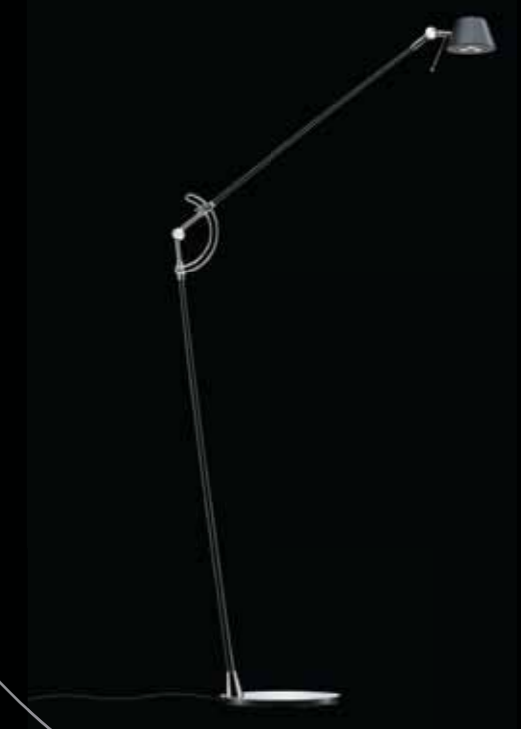

THE LED ADVANTAGE

NO HARMFUL UV/INFRARED EMISSION
LOW CARBON FOOTPRINT
ZERO MERCURY
LONG LIFE LED TECHNOLOGY

SCINTILLER
FP1014

DESIGN & FEATURES

- MATERIAL : METALLIC BODY WITH FABRIC HEAD
- COLOR : RICH WOODGRAIN FINISH WITH FLASH SILVER BASE
- INSTALLATION : FLOOR MOUNTED
- STURDY TOUCH SWITCH ON THE METALLIC BRANCH FOR SWITCHING CONTROL
- ELEGANT CURVED DESIGN WITH METALLIC BRANCH IN RICH WOODGRAIN FINISH
- PREMIUM DIFFUSER FOR GLARE FREE LIGHTING AND UNIFORM DISTRIBUTION
- SOLID BASE WITH FLASHY ALUMINIUM FINISH PROVIDES SUPERB BALANCE TO THE FLOOR LAMP

SCINTILLER
FL2001

DESIGN & FEATURES

- MATERIAL : MILD STEEL FRAME
- COLOR : SATIN NICKEL ELECTROPLATING
- INSTALLATION : FLOOR MOUNTED
- TORCHIERE-STYLE FLOOR LAMP PROVIDES VERSATILE LIGHTING WITH ADJUSTABLE GOOSE NECK READING LIGHT
- SEPARATE DIMMER SWITCH FOR TORCHIERE AND READING LIGHT PROVIDES AN EASE OF OPERATION TO THE USER
- PERFECT DESIGN FOR GENERAL ROOM ILLUMINATION
- EASE OF SAFE CONTROL FOR THE CONSUMER VIA IN-LINE FOOT SWITCH