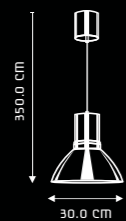

THE LED ADVANTAGE

NO HARMFUL UV/INFRARED EMISSION
LOW CARBON FOOTPRINT
ZERO MERCURY
LONG LIFE LED TECHNOLOGY