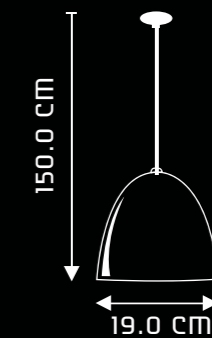

BRILLAR
SP1012

DESIGN & FEATURES

- MATERIAL : STEEL
- COLOR : CHROME
- INSTALLATION : CEILING MOUNTED
- A SLEEK HEMISPHERIC DESIGN MADE OF PREMIUM STEEL
- DESIGNED WITH A RICH CHROME FINISH
- EASY HEIGHT ADJUSTMENT DURING INSTALLATION
- DESIGNED FOR USE WITH ENERGY SAVING LAMPS