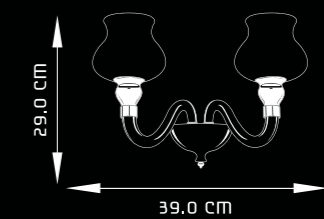

VILTIS
WP2012

DESIGN & FEATURES

- MATERIAL : MILD STEEL FRAME WITH WHITE FINISH ELECTROPLATING AND OPAL BLOWN GLASS
- COLOR : WHITE
- INSTALLATION : WALL MOUNTED
- CLEAN AND CLASSY COLLECTION BRIGHTENS ANY ROOM WITH ITS COOL WHITE FINISH AND OPAL GLASS
- PRODUCES GLARE FREE DIFFUSED LIGHTING WHICH IS COMFORTABLE FOR THE EYES
- DESIGNED FOR USE WITH ENERGY-SAVING LIGHT BULBS
- AVAILABLE AS A COMPLETE RANGE OF HARMONIZED DESIGNS, THAT WILL ADD SOPHISTICATION TO EVERY ROOM