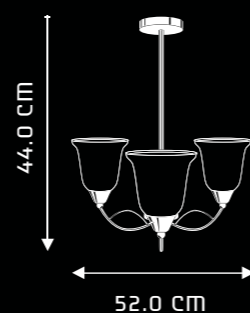

DAPHNE
CP3011

DESIGN & FEATURES

- MATERIAL : STEEL BODY & GLASS SHADE
- COLOR : ANTIQUE BRASS
- INSTALLATION : CEILING MOUNTED
- ELEGANT DESIGN WITH ANTIQUE BRASS FINISH
- HIGH GLARE REDUCTION DUE TO UPWARD INSTALLATION OF LAMPS
- SPECIALLY DESIGNED FOR ENERGY SAVING LAMPS
- COMPLETE RANGE OF HARMONIZED DESIGNS AVAILABLE