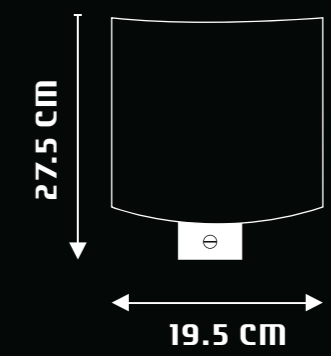

CHIARO
WP1015

DESIGN & FEATURES

- MATERIAL : MILD STEEL & GLASS
- COLOR : OPAL GLASS WITH SATIN FINISH
- INSTALLATION : WALL MOUNTED
- RICH DESIGN WITH A BLEND OF METAL AND SATIN FINISH GLASS
- SUPERIOR QUALITY GLASS DIFFUSER TO MINIMIZE GLARE