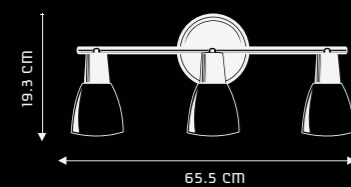

THE LED ADVANTAGE

NO HARMFUL UV/INFRARED EMISSION
LOW CARBON FOOTPRINT
ZERO MERCURY
LONG LIFE LED TECHNOLOGY

SPECIFICATIONS:

ITEM CODE	TYPE OF LAMP	RATED VOLTAGE	OPERATING VOLTAGE	FREQUENCY	RATED WATTAGE	TOTAL WATTAGE	CCT
HL2002	LED	220V-240V	198V-264V	50HZ	2*3W	6W	3000 KELVIN
HL3002	LED	220V-240V	198V-264V	50HZ	3*3W	9W	3000 KELVIN

SPECIFICATIONS:

ITEM CODE	TYPE OF LAMP	RATED VOLTAGE	OPERATING VOLTAGE	FREQUENCY	RATED WATTAGE	TOTAL WATTAGE	CCT
HL4002	LED	220V-240V	198V-264V	50HZ	4*3W	12W	3000 KELVIN