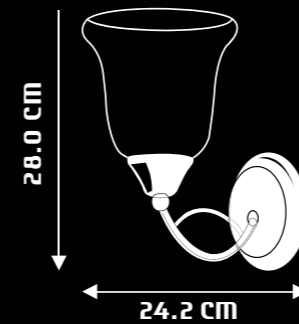

EVA DAPHNE
WP1012

DESIGN & FEATURES

- MATERIAL : STEEL BODY & GLASS SHADE
- COLOR : ANTIQUE BRASS
- INSTALLATION : WALL MOUNTED
- ELEGANT DESIGN WITH ANTIQUE BRASS FINISH
- HIGH GLARE REDUCTION DUE TO UPWARD INSTALLATION OF LAMPS
- SPECIALLY DESIGNED FOR ENERGY SAVING LAMPS
- COMPLETE RANGE OF HARMONIZED DESIGNS AVAILABLE