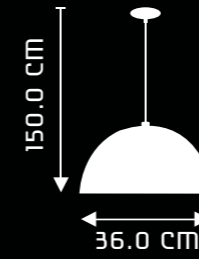

ARALIA
SP1017

DESIGN & FEATURES

- MATERIAL : STEEL
- COLOR : SHINY WHITE
- INSTALLATION : CEILING MOUNTED
- ENGRAVED RING PATTERN EMBELLISHING A HEMISPHERIC STEEL DOME
- EVEN DISPERSION OF LIGHT
- EASY HEIGHT ADJUSTMENT DURING INSTALLATION
- DESIGNED FOR USE WITH ENERGY SAVING LAMPS