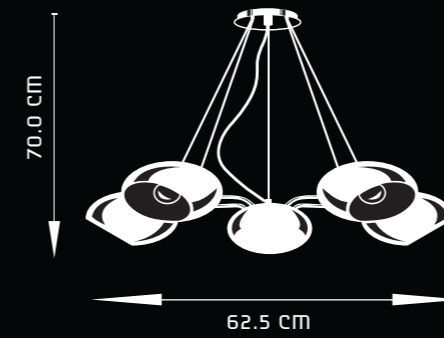

CALLIGO
CP5009

DESIGN & FEATURES

- MATERIAL : METAL HEADS WITH CHROME CANOPY
- COLOR : RICH CHROME FINISH
- INSTALLATION : CEILING MOUNTED
- PREMIUM HANGING CENTRE PIECE WITH RICH CHROME FINISH LIGHTING HEADS
- SPLASHY DESIGN WITH GLEAMING SPHERICAL FORM FACTOR WHICH ACCENTUATES THE HOME AMBIENCE
- CHROME LIGHTING HEADS CREATE APPEASING GLOWING PATTERNS WITHIN THE ROOM