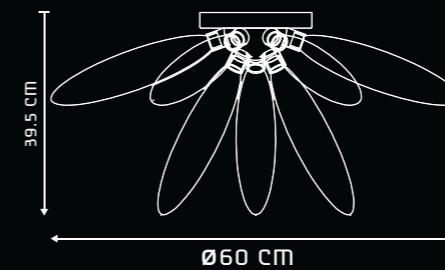

THE LED ADVANTAGE

LOW CARBON FOOTPRINT
ZERO MERCURY
NO UV / INFRARED EMISSION
LONG LIFE LED TECHNOLOGY

CALLIGO
CG1001

DESIGN & FEATURES

- MATERIAL : MILD STEEL FRAME WITH CHROME FINISH
- COLOR : BLOWN GLASS WITH COGNAC ELECTROPLATING
- INSTALLATION : CEILING MOUNTED
- SIMPLISTIC MODERN DESIGN OFFERS A COMFORTABLE ENVIRONMENT IN A LIVING SPACE
- ARTISTIC PIECE OF LIGHTING KEEPS THE SPACE DECORATED EVEN WHEN THE PRODUCT IS IN NON-LIT CONDITION
- A ROTARY DIMMER LETS YOU CONTROL THE INTENSITY OF LIGHT. (NOT PROVIDED WITH PRODUCT)
- A COMPLETE RANGE OF HARMONIZED DESIGNS, THAT WILL ADD SOPHISTICATION TO EVERY ROOM