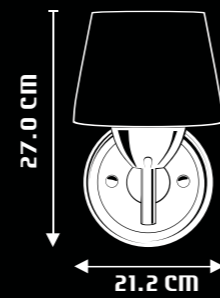

EVA HESTER
WP1007

DESIGN & FEATURES

- MATERIAL : STEEL BODY & GLASS SHADE
- COLOR : CHROME
- INSTALLATION : WALL MOUNTED
- SLEEK MODERN DESIGN WITH HIGH QUALITY GLASS
- HIGH GLARE REDUCTION DUE TO UPWARD INSTALLATION OF LAMPS
- SPECIALLY DESIGNED FOR ENERGY SAVING LAMPS
- COMPLETE RANGE OF HARMONIZED DESIGNS AVAILABLE