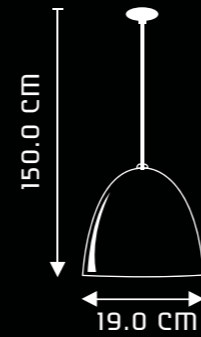

VIVACE
SP1011

DESIGN & FEATURES

- MATERIAL : STEEL
- COLOR : BLUE
- INSTALLATION : CEILING MOUNTED
- A SLEEK HEMISPHERIC DESIGN MADE OF PREMIUM STEEL
- DESIGNED WITH A RICH BLUE FINISH
- EASY HEIGHT ADJUSTMENT DURING INSTALLATION
- DESIGNED FOR USE WITH ENERGY SAVING LAMPS