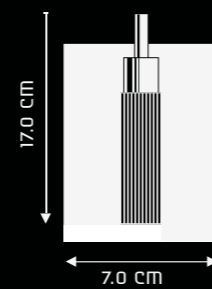

THE LED ADVANTAGE

NO HARMFUL UV/INFRARED EMISSION
LOW CARBON FOOTPRINT
ZERO MERCURY
LONG LIFE LED TECHNOLOGY

EL PINTURA
HL3003

DESIGN & FEATURES

- MATERIAL : MS BODY & ALUMINUM
- COLOR : NICKEL BRUSH, ANODIZE & PAINTING SILVER
- INSTALLATION : CEILING/WALL MOUNTED
- ULTRA MODERN AND ARTISTIC DESIGN
- EMANATES A WARM YELLOW LIGHT
- CONVENIENT DIRECTION CONTROL WITH UNIQUE SWIVEL MOUNT
- MULTI-HEAD OPTIONS AVAILABLE