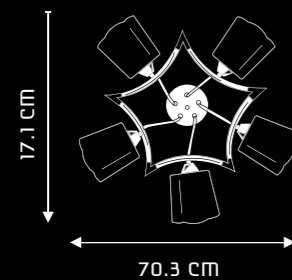

FORMA BELLA
CP5004

DESIGN & FEATURES

- MATERIAL : STEEL BODY & GLASS SHADE
- COLOR : ANODIZED TIN FINISH
- INSTALLATION : CEILING MOUNTED
- PREMIUM OFFERING OF HIGH QUALITY METAL AND DESIGNER GLASS
- UNIQUE SURFACE MOUNTED DESIGN
- SPECIALLY DESIGNED FOR ENERGY SAVING LAMPS
- COMPLETE RANGE OF HARMONIZED DESIGNS AVAILABLE