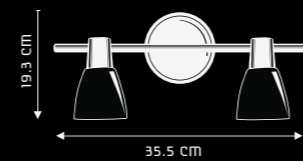

THE LED ADVANTAGE

NO HARMFUL UV/INFRARED EMISSION
LOW CARBON FOOTPRINT
ZERO MERCURY
LONG LIFE LED TECHNOLOGY

EL STUDIO
HL4002

DESIGN & FEATURES

- MATERIAL : MS BODY
- COLOR : CHROME FINISH WITH WHITE POWDER
- INSTALLATION : CEILING/WALL MOUNTED
- ULTRA MODERN AND ARTISTIC DESIGN
- EMANATES A WARM YELLOW LIGHT
- CONVENIENT DIRECTION CONTROL WITH UNIQUE SWIVEL MOUNT
- MULTI-HEAD OPTIONS AVAILABLE