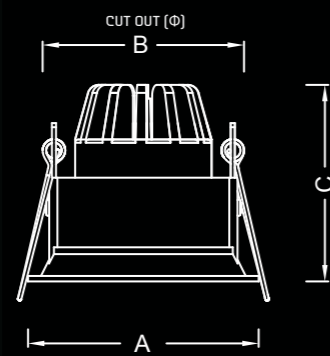

PALETTE
LED COB DOWNLIGHTER

DESIGN & FEATURES

- MATERIAL : DIE CAST ALUMINIUM
- COLOR : WHITE POWDER COATED RIM WITH ANODIZED PATTERNED REFLECTOR
- COB BASED DESIGN EMITS SHARP BEAM FOR ACCENTUATING ELEMENTS WITHIN THE ROOM
- OPTIMIZED HEAT SINK DESIGN FOR ENSURING EXCELLENT HEAT DISSIPATION SYSTEM
- READY TO USE INTEGRATED PACK WITH DRIVER
- LOW POWER CONSUMPTION PRODUCT WITH MINIMUM MAINTENANCE

ITEM CODE	WATTAGE	RATED VOLTAGE	FREQUENCY	CCT	LUMINOUS FLUX	DIMENSIONS
DLO711009	ROUND 6.5W	220V-240V	50 HZ	2700K	520 LUMEN	A-Ø8.4CM B-Ø7.6CM C-7.4CM
DLO731010	ROUND 6.5W	220V-240V	50 HZ	4000K	580 LUMEN	A-Ø8.4CM B-Ø7.6CM C-7.4CM
DLO761011	ROUND 6.5W	220V-240V	50 HZ	6500K	650 LUMEN	A-Ø8.4CM B-Ø7.6CM C-7.4CM