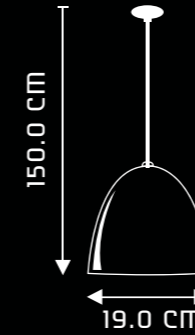

VIVACE
SP1009

DESIGN & FEATURES

- MATERIAL : STEEL
- COLOR : ORANGE
- INSTALLATION : CEILING MOUNTED
- A SLEEK HEMISPHERIC DESIGN MADE OF PREMIUM STEEL
- DESIGNED WITH A RICH AMBER FINISH
- EASY HEIGHT ADJUSTMENT DURING INSTALLATION
- DESIGNED FOR USE WITH ENERGY SAVING LAMPS