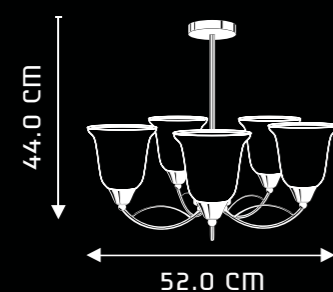

DAPHNE
CP5006

DESIGN & FEATURES

- MATERIAL : STEEL BODY & GLASS SHADE
- COLOR : ANTIQUE BRASS
- INSTALLATION : CEILING MOUNTED
- ELEGANT DESIGN WITH ANTIQUE BRASS FINISH
- HIGH GLARE REDUCTION DUE TO UPWARD INSTALLATION OF LAMPS
- SPECIALLY DESIGNED FOR ENERGY SAVING LAMPS
- COMPLETE RANGE OF HARMONIZED DESIGNS AVAILABLE