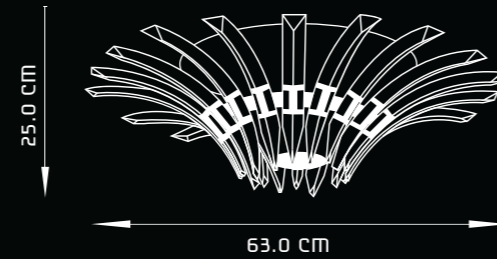

CALLIGO
CG6001

DESIGN & FEATURES

- MATERIAL : BOROSILICATE GLASS BRANCHES WITH CHROME BASE
- COLOR : TRANSLUCENT GLASS
- INSTALLATION : TO BE MOUNTED ON FLAT SURFACE
- AN EXCLUSIVE COLLECTION OF ORNAMENTAL LIGHTING PRODUCTS
- DIMMABLE WITH CONVENTIONAL ROTARY DIMMER*
- SUPERIOR QUALITY GLASS BRANCH DESIGN THAT PRODUCES A FASCINATING PRISM EFFECT
- A COMPLETE RANGE OF HARMONIZED DESIGNS, THAT WILL ADD SOPHISTICATION TO EVERY ROOM