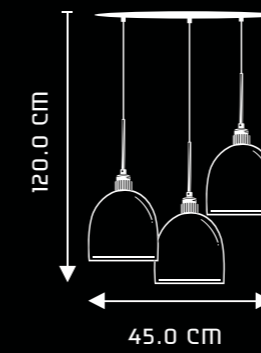

ANGELICO
SP3001

DESIGN & FEATURES

- MATERIAL : PREMIUM STEEL AND HIGH QUALITY DIFFUSED GLASS
- COLOR : MATT PURPLE
- INSTALLATION : CEILING MOUNTED
- THREE SPHERICAL DIFFUSER GLASSES IN PERFECT HARMONY
- DIFFUSED LIGHTING WITH REDUCED GLARE
- EASY HEIGHT ADJUSTMENT DURING INSTALLATION
- DESIGNED FOR USE WITH ENERGY SAVING LAMPS