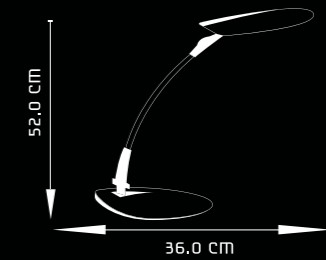

J'AIME
TL1009

DESIGN & FEATURES

- MATERIAL : ABS Base with Mild Steel Stem
- COLOR : GREY
- INSTALLATION : TABLE MOUNTED
- SOFT & GLARE FREE LIGHTING WHICH IS AN EASE FOR THE EYE
- Smooth surface finish for easy cleaning
- Flexible LED head makes the lamp adjust at any angle of choice
- IDEAL FOR ANY WORK OR READING TABLE FOR AN ADULT OR CHILD

THE LED ADVANTAGE

LOW CARBON FOOTPRINT
ZERO MERCURY
NO UV / INFRARED EMISSION
LONG LIFE LED TECHNOLOGY