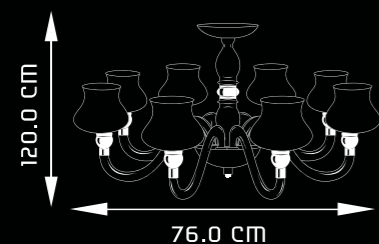

CALLIGO
CP8002

DESIGN & FEATURES

- MATERIAL : MILD STEEL FRAME WITH WHITE FINISH ELECTROPLATING WITH OPAL BLOWN GLASS
- COLOR : WHITE
- INSTALLATION : CEILING MOUNTED
- CLEAN AND CLASSY COLLECTION BRIGHTENS ANY ROOM WITH ITS COOL WHITE FINISH AND OPAL GLASS
- CREATES A STYLISH FOCAL POINT PERFECT FOR WARM LIVING AND DINING AREAS
- PRODUCES GLARE FREE DIFFUSED LIGHTING WHICH IS COMFORTABLE FOR THE EYES
- DESIGNED FOR USE WITH ENERGY-SAVING LIGHT BULBS
- AVAILABLE AS A COMPLETE RANGE OF HARMONIZED DESIGNS, THAT WILL ADD SOPHISTICATION TO EVERY ROOM