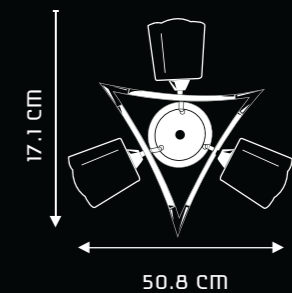

FORMA BELLA
CP3009

DESIGN & FEATURES

- MATERIAL : STEEL BODY & GLASS SHADE
- COLOR : ANODIZED TIN FINISH
- INSTALLATION : CEILING MOUNTED
- PREMIUM OFFERING OF HIGH QUALITY METAL AND DESIGNER GLASS
- UNIQUE SURFACE MOUNTED DESIGN
- SPECIALLY DESIGNED FOR ENERGY SAVING LAMPS
- COMPLETE RANGE OF HARMONIZED DESIGNS AVAILABLE