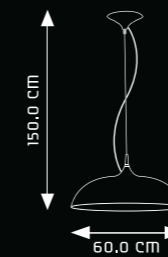

JUBILO
SPI030

DESIGN & FEATURES

- MATERIAL : ALUMINIUM
- COLOR : POWDER COATED WHITE
- INSTALLATION : CEILING MOUNTED
- EXPRESSIVE AND ELEGANT CONTEMPORARY DESIGN FORM WITH DURABLE METAL SHADE
- DESIGNED FOR USE WITH ENERGY-SAVING LIGHT BULBS
- EASY HEIGHT ADJUSTMENT AT THE TIME OF INSTALLATION
- CHEERFUL INTERIOR AND METALLIC EXTERIOR PRINTS A PICTURE OF BALANCE FOR AMBIENT LIGHTING