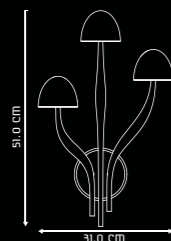

VILTIS
WL3001

DESIGN & FEATURES

- MATERIAL : MILD STEEL FRAME WITH GLASS & PMMA DIFFUSERS
- COLOR : CHROME FINISH
- INSTALLATION : WALL MOUNTED
- SWANKY COMBINATION OF CLEAR PMMA DIFFUSER WITH RICH DIAMOND GLASS INFUSES A CAPTIVATING MOOD WITHIN THE ROOM
- PERFECT PAIRING OF ELEGANCE & CUTTING EDGE TECHNOLOGY
- MAINTAINANCE FREE LIFE WITH BUILT-IN DRIVER AND HIGH EFFICIENCY LEDS
- RANGE OF HARMONIZED DESIGN AVAILABLE WITH MATCHING CHANDELIER

THE LED ADVANTAGE

LOW CARBON FOOTPRINT
ZERO MERCURY
NO UV / INFRARED EMISSION
LONG LIFE LED TECHNOLOGY