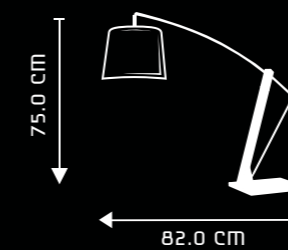

J'AIME
FL1005

DESIGN & FEATURES

- MATERIAL : ALUMINUM DIE CAST BODY WITH STEEL BASE
- COLOR : WHITE FINISH WITH RED TEXTILE WIRE
- INSTALLATION : TABLE MOUNTED
- ELEGANT SWAN NECK DESIGN ALONGWITH INNOVATIVE STEEL BASE PLATE ACCENTUATES THE DECOR OF THE MODERN HOMIES
- PROVIDES GOOD CONCENTRATED LIGHT FOR ANY APPLICATION
- EASE OF SAFE CONTROL FOR THE CONSUMER VIA PUSH SWITCH ON THE PRODUCT
- AVAILABLE IN PENDANT & TABLE LAMP VARIANTS