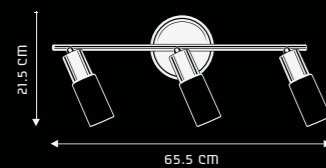

THE LED ADVANTAGE

NO HARMFUL UV/INFRARED EMISSION
LOW CARBON FOOTPRINT
ZERO MERCURY
LONG LIFE LED TECHNOLOGY

EL STUDIO
HL1002

DESIGN & FEATURES

- MATERIAL : MS BODY
- COLOR : CHROME FINISH WITH WHITE POWDER
- INSTALLATION : CEILING/WALL MOUNTED
- ULTRA MODERN AND ARTISTIC DESIGN
- EMANATES A WARM YELLOW LIGHT
- CONVENIENT DIRECTION CONTROL WITH UNIQUE SWIVEL MOUNT
- MULTI-HEAD OPTIONS AVAILABLE