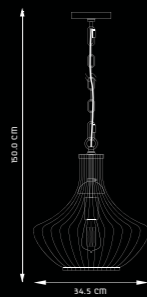

JUBILO
SPI032

DESIGN & FEATURES

- MATERIAL : MILD STEEL CANOPY WITH BLOWN GLASS
- COLOR : BLACK MOUNTING UNIT WITH BEIGE GLASS
- INSTALLATION : CEILING MOUNTED
- MINIMALISTIC DESIGN WITH UNIQUE HAND BLOWN-GLASS SHADE IS COMPATIBLE WITH BOTH RETRO AND CONTEMPORARY HOME DÉCOR
- DESIGNED FOR USE WITH ENERGY-SAVING LIGHT BULBS
- EASY HEIGHT ADJUSTMENT AT THE TIME OF INSTALLATION
- AVAILABLE AS A RANGE OF HARMONIZED DESIGNED PENDANTS

NOTE: DUE TO THE NATURE OF HAND BLOWN GLASS, THE DIMENSIONS MAY VARY SLIGHTLY AND HAVE CHARACTERISTICS SUCH AS BUBBLES AND SPIN LINES