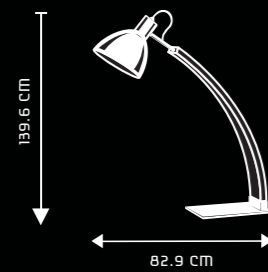

SCINTILLER
FP1009

DESIGN & FEATURES

- MATERIAL : PREMIUM CHROME FINISH HEAD WITH CONNECTING ARM AND SOLID METALLIC BASE
- COLOR : CHROME HEAD WITH BLACK WIRE
- INSTALLATION : FLOOR MOUNTED
- PROVIDES GOOD CONCENTRATED LIGHT FOR ANY APPLICATION AND GOOD GENERAL LIGHTING FOR SMALLER AREAS
- SPLASHY DESIGN WITH GLEAMING SPHERICAL FORM FACTOR WHICH ACCENTUATES THE AMBIENCE
- SOLID METALLIC BASE WITH METALLIC ARM AND ADJUSTABLE METALLIC HEAD
- EASE OF SAFE CONTROL FOR THE CONSUMER VIA IN-LINE FOOT SWITCH
- AVAILABLE IN TABLE & FLOOR LAMP VARIANTS