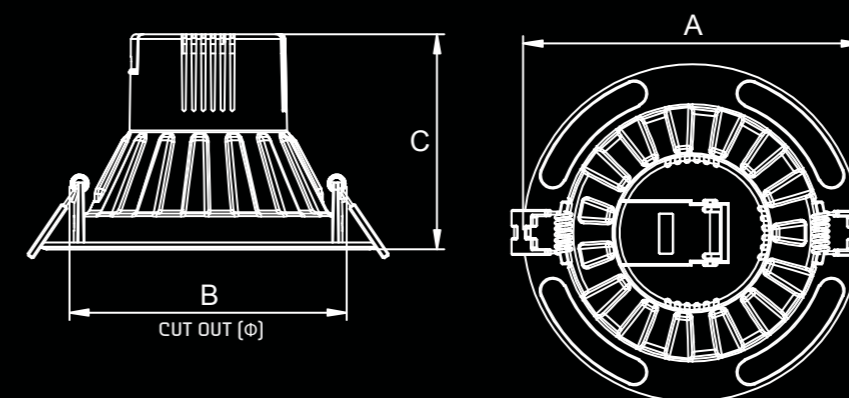

PALETTE LED DOWNLIGHTER

DESIGN & FEATURES

- MATERIAL : DIE CAST ALUMINIUM HOUSING WITH CONCAVE DIFFUSER DESIGN
- COLOR : POWDER COATED WHITE
- LOW POWER CONSUMPTION PRODUCT WITH MINIMUM MAINTENANCE
- HIGH TRANSMITTANCE DIFFUSER EMITS A GLARE FREE NATURAL SOFT LIGHT WHICH IS PLEASANT FOR THE EYES
- READY TO USE INTEGRATED PACK WITH DRIVER