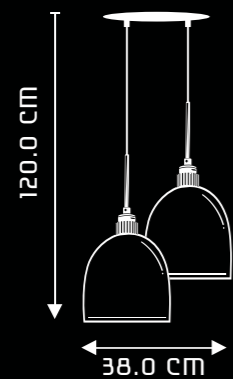

ANGELICO
SP2001

DESIGN & FEATURES

- MATERIAL : PREMIUM STEEL AND HIGH QUALITY DIFFUSED GLASS
- COLOR : MATT PURPLE
- INSTALLATION : CEILING MOUNTED
- ELEGANT PAIR OF SPHERICAL DIFFUSER GLASSES
- DIFFUSED LIGHTING WITH REDUCED GLARE
- EASY HEIGHT ADJUSTMENT DURING INSTALLATION
- DESIGNED FOR USE WITH ENERGY SAVING LAMPS