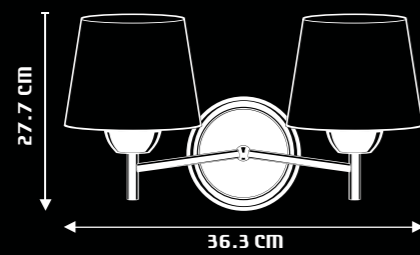

EVA HESTER
WP2002

DESIGN & FEATURES

- MATERIAL : STEEL BODY & GLASS SHADE
- COLOR : CHROME
- INSTALLATION : WALL MOUNTED
- SLEEK MODERN DESIGN WITH HIGH QUALITY GLASS
- HIGH GLARE REDUCTION DUE TO UPWARD INSTALLATION OF LAMPS
- SPECIALLY DESIGNED FOR ENERGY SAVING LAMPS
- COMPLETE RANGE OF HARMONIZED DESIGNS AVAILABLE