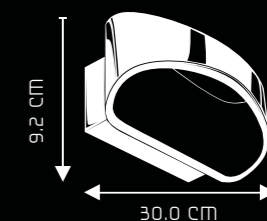

VILTIS
WL1023

DESIGN & FEATURES

- MATERIAL : ALUMINIUM HOUSING WITH STEEL BASE PLATE
- COLOR : BLACK OUTER FINISH WITH BRASS BASE
- INSTALLATION : WALL MOUNTED
- STATE-OF-THE-ART DESIGN WITH BUILT-IN LED GELS WITH THE DECOR OF THE CONTEMPORARY MODERN HOME
- ARTISTIC OVAL DESIGN BEAUTIFIES THE AMBIENCE OF THE ROOM
- MINIMALISTIC GLARE WITH CLEVERLY CONCEALED LEDS

THE LED ADVANTAGE

NO HARMFUL UV/INFRARED EMISSION
LOW CARBON FOOTPRINT
ZERO MERCURY
LONG LIFE LED TECHNOLOGY