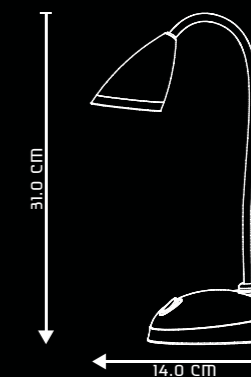

THE LED ADVANTAGE

LOW CARBON FOOTPRINT
ZERO MERCURY
NO UV / INFRARED EMISSION
LONG LIFE LED TECHNOLOGY

SPECIFICATIONS:

ITEM CODE	TYPE OF LAMP	CCT	RATED VOLTAGE	FREQUENCY	RATED WATTAGE	TOTAL WATTAGE
TL1007T	6W INTEGRATED LED	4000K-6500K	220V-240V	50HZ	6W	6W
TL1006T	6W INTEGRATED LED	4000K-4500K	220V-240V	50HZ	6W	6W

SPECIFICATIONS:

ITEM CODE	TYPE OF LAMP	CCT	RATED VOLTAGE	FREQUENCY	RATED WATTAGE	TOTAL WATTAGE
TL1005T	6W INTEGRATED LED	4000K-4500K	220V-240V	50HZ	6W	6W
TL1004	3.2W INTEGRATED LED	3000K	220V-240V	50HZ	3.5W	3.5W