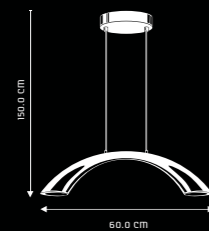

THE LED ADVANTAGE

- NO HARMFUL UV/INFRARED EMISSION
- LOW CARBON FOOTPRINT
- ZERO MERCURY
- LONG LIFE LED TECHNOLOGY