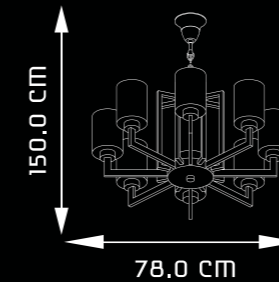

CALLIGO
CP8003

DESIGN & FEATURES

- MATERIAL : STAINLESS STEEL FRAME
- COLOR : CHROME
- INSTALLATION : CEILING MOUNTED
- SIMPLISTIC MODERN DESIGN OFFERS A COMFORTABLE ENVIRONMENT IN A LIVING SPACE
- ARTISTIC PIECE OF LIGHTING KEEPS THE SPACE DECORATED WITH UNIFORM ILLUMINATION
- PRODUCES GLARE FREE DIFFUSED LIGHTING WHICH IS COMFORTABLE FOR THE EYES
- DESIGNED FOR USE WITH ENERGY-SAVING LIGHT BULBS