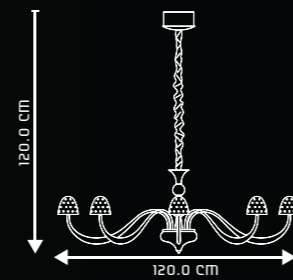

THE LED ADVANTAGE

LOW CARBON FOOTPRINT
ZERO MERCURY
NO UV / INFRARED EMISSION
LONG LIFE LED TECHNOLOGY