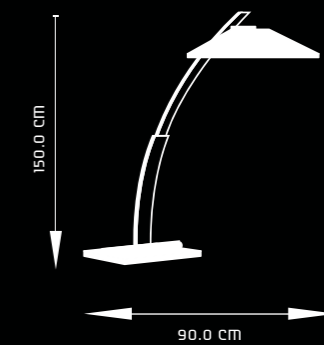

THE LED ADVANTAGE

NO HARMFUL UV/INFRARED EMISSION
LOW CARBON FOOTPRINT
ZERO MERCURY
LONG LIFE LED TECHNOLOGY

SCINTILLER
FP1014

DESIGN & FEATURES

- MATERIAL : METALLIC BODY WITH FABRIC HEAD
- COLOR : RICH WOODGRAIN FINISH WITH FLASH SILVER BASE
- INSTALLATION : FLOOR MOUNTED
- STURDY TOUCH SWITCH ON THE METALLIC BRANCH FOR SWITCHING CONTROL
- ELEGANT CURVED DESIGN WITH METALLIC BRANCH IN RICH WOODGRAIN FINISH
- PREMIUM DIFFUSER FOR GLARE FREE LIGHTING AND UNIFORM DISTRIBUTION
- SOLID BASE WITH FLASHY ALUMINIUM FINISH PROVIDES SUPERB BALANCE TO THE FLOOR LAMP