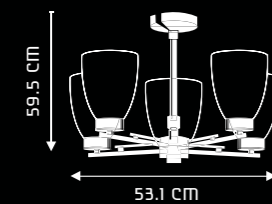

COQUIN
CP5007

DESIGN & FEATURES

- MATERIAL : STEEL BODY & GLASS SHADE
- COLOR : CHROME FINISH
- INSTALLATION : CEILING MOUNTED
- MODERN DESIGN WITH RICH CHROME FINISH
- HIGH GLARE REDUCTION DUE TO UPWARD INSTALLATION OF LAMPS
- SPECIALLY DESIGNED FOR ENERGY SAVING LAMPS
- COMPLETE RANGE OF HARMONIZED DESIGNS AVAILABLE