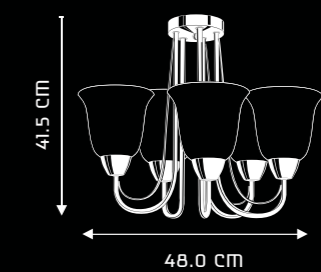

ENCHANTE
CP5005

DESIGN & FEATURES

- MATERIAL : STEEL BODY & GLASS SHADE
- COLOR : ANTIQUE BRASS
- INSTALLATION : CEILING MOUNTED
- ELEGANT DESIGN WITH ANTIQUE BRASS FINISH
- HIGH GLARE REDUCTION DUE TO UPWARD INSTALLATION
- SPECIALLY DESIGNED FOR ENERGY SAVING LAMPS
- COMPLETE RANGE OF HARMONIZED DESIGNS AVAILABLE