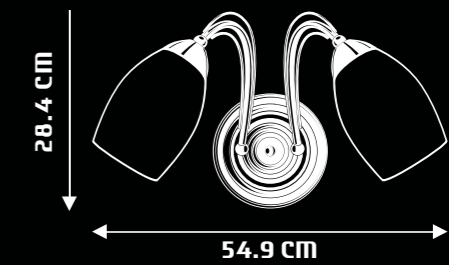

LE TULIPE
WP2001

DESIGN & FEATURES

- MATERIAL : STEEL BODY & GLASS SHADE
- COLOR : ANTIQUE BRASS
- INSTALLATION : WALL MOUNTED
- ELEGANT DESIGN WITH ANTIQUE BRASS FINISH
- SUPERIOR QUALITY GLASS DIFFUSER TO MINIMIZE GLARE
- SPECIALLY DESIGNED FOR ENERGY SAVING LAMPS
- COMPLETE RANGE OF HARMONIZED DESIGNS AVAILABLE