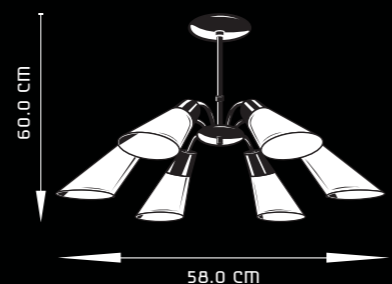

CALLIGO
CP6002

DESIGN & FEATURES

- MATERIAL : METALLIC BODY WITH GLASS HEADS
- COLOR : RICH CHROME FINISH
- INSTALLATION : CEILING MOUNTED
- SWANKY DESIGN HANGING CENTRE PIECE WHICH KINDLES ELEGANCE WITHIN THE ROOM
- PREMIUM DIFFUSED GLASS WITH RICH CHROME FINISH BRACKET
- DESIGN FEATURES 6 DIFFUSER HEADS WHICH PROVIDE WARM ILLUMINATION