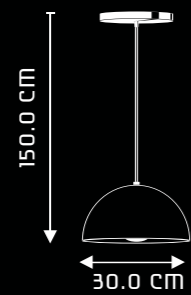

LA PASSIONE
SP1014

DESIGN & FEATURES

- MATERIAL : STEEL
- COLOR : SHINY WHITE & SILVER REFLECTOR
- INSTALLATION : CEILING MOUNTED
- A SLEEK HEMISPHERIC DESIGN MADE OF PREMIUM METAL
- EVEN DISPERSION OF LIGHT
- EASY HEIGHT ADJUSTMENT DURING INSTALLATION
- DESIGNED FOR USE WITH ENERGY SAVING LAMPS