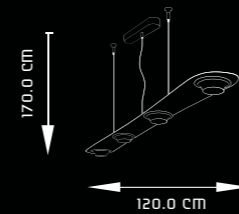

THE LED ADVANTAGE

NO HARMFUL UV/INFRARED EMISSION
LOW CARBON FOOTPRINT
ZERO MERCURY
LONG LIFE LED TECHNOLOGY

JUBILO
SL1009

DESIGN & FEATURES

- MATERIAL : POLYCARBONATE SHADE WITH STEEL CANOPY & ALUMINIUM DRAWER COMPARTMENT
- COLOR : SILVER FINISH POLYCARBONATE SHADE WITH GLOSSY FINISH
- INSTALLATION : TO BE MOUNTED ON FLAT CEILING
- ELEGANT ENERGY EFFICIENT PRODUCT SPECIALLY DESIGNED FOR LEDS
- SWANKY DESIGN WITH GLEAMING SPHERICAL FORM FACTOR ACCENTUATES THE AMBIENCE
- GLOSSY SILVER FINISH POLYCARBONATE SURFACE