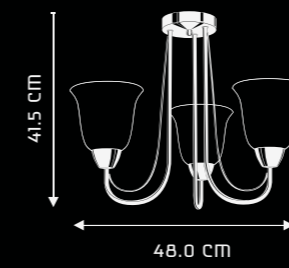

ENCHANTE
CP3010

DESIGN & FEATURES

- MATERIAL : STEEL BODY & GLASS SHADE
- COLOR : ANTIQUE BRASS
- INSTALLATION : CEILING MOUNTED
- ELEGANT DESIGN WITH ANTIQUE BRASS FINISH
- HIGH GLARE REDUCTION DUE TO UPWARD INSTALLATION
- SPECIALLY DESIGNED FOR ENERGY SAVING LAMPS
- COMPLETE RANGE OF HARMONIZED DESIGNS AVAILABLE