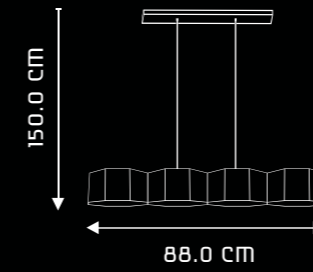

NEO MODA
SP4002

DESIGN & FEATURES

- MATERIAL : PREMIUM STEEL
- COLOR : MATT WHITE
- INSTALLATION : CEILING MOUNTED
- SLEEK DESIGN USING SUPERIOR QUALITY METAL
- DIFFUSED LIGHTING WITH REDUCED GLARE
- EASY HEIGHT ADJUSTMENT DURING INSTALLATION
- DESIGNED FOR USE WITH ENERGY SAVING LAMPS