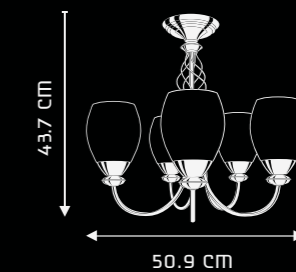

VISCARIA
CP5002

DESIGN & FEATURES

- MATERIAL : STEEL BODY & GLASS SHADE
- COLOR : ANTIQUE BRASS
- INSTALLATION : CEILING MOUNTED
- ELEGANT DESIGN WITH ANTIQUE BRASS FINISH
- HIGH GLARE REDUCTION DUE TO UPWARD INSTALLATION
- SPECIALLY DESIGNED FOR ENERGY SAVING LAMPS
- COMPLETE RANGE OF HARMONIZED DESIGNS AVAILABLE