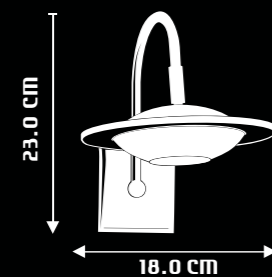

THE LED ADVANTAGE

NO HARMFUL UV/INFRARED EMISSION
LOW CARBON FOOTPRINT
ZERO MERCURY
LONG LIFE LED TECHNOLOGY

EL DIA NOCHE
WL1006

DESIGN & FEATURES

- MATERIAL : ALUMINIUM HOUSING & STEEL BASE
- COLOR : METAL FRAME AVAILABLE IN RICH BLACK FINISH WITH CHROME RING
- INSTALLATION : WALL MOUNTED
- FUTURISTIC BALL SHAPED DESIGN
- HIGHLY VERSATILE AS AN UP OR DOWN LIGHTER
- EMANATES WARM YELLOW LIGHT
- COMPLETE RANGE OF HARMONIZED DESIGNS AVAILABLE