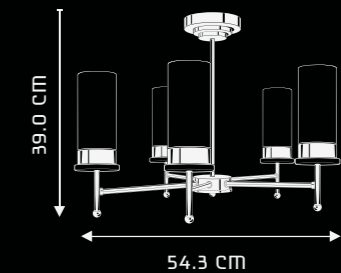

FEYYO
CP5008

DESIGN & FEATURES

- MATERIAL : STEEL BODY & GLASS SHADE
- COLOR : CHROME FINISH
- INSTALLATION : CEILING MOUNTED
- MODERN DESIGN WITH RICH CHROME FINISH
- HIGH GLARE REDUCTION DUE TO UPWARD INSTALLATION OF LAMPS
- SPECIALLY DESIGNED FOR ENERGY SAVING LAMPS
- COMPLETE RANGE OF HARMONIZED DESIGNS AVAILABLE