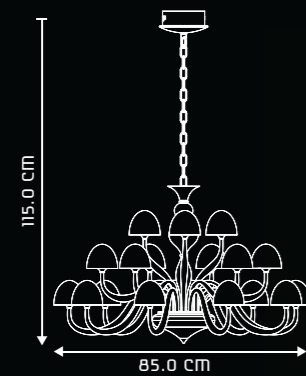

THE LED ADVANTAGE

LOW CARBON FOOTPRINT
ZERO MERCURY
NO UV / INFRARED EMISSION
LONG LIFE LED TECHNOLOGY