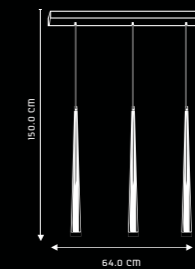

THE LED ADVANTAGE

NO HARMFUL UV/INFRARED EMISSION
LOW CARBON FOOTPRINT
ZERO MERCURY
LONG LIFE LED TECHNOLOGY

SPECIFICATIONS:

ITEM CODE	TYPE OF LAMP	RATED VOLTAGE	OPERATING VOLTAGE	FREQUENCY	RATED WATTAGE	TOTAL WATTAGE	CCT
SL1002	LED	220V-240V	90V-264V	50HZ	7W	7W	3000 KELVIN
SL1001	LED	220V-240V	90V-264V	50HZ	7W	7W	3000 KELVIN

SPECIFICATIONS:

ITEM CODE	TYPE OF LAMP	RATED VOLTAGE	OPERATING VOLTAGE	FREQUENCY	RATED WATTAGE	TOTAL WATTAGE	CCT
SL1003	LED	220V-240V	198V-264V	50HZ	3W	3W	3000 KELVIN
SL3002	LED	220V-240V	198V-264V	50HZ	3x3W	9W	3000 KELVIN