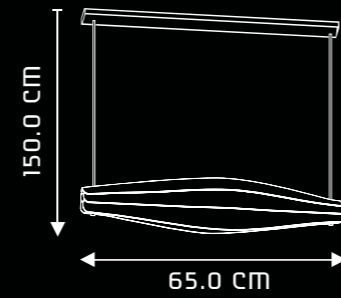

SILUETA
SF1001

DESIGN & FEATURES

- MATERIAL : STEEL
- COLOR : SHINY WHITE
- INSTALLATION : CEILING MOUNTED
- CRAFTED WITH SLEEK AND STYLISH ALUMINIUM FINS
- DIFFUSED LIGHTING WITH REDUCED GLARE
- EASY HEIGHT ADJUSTMENT DURING INSTALLATION
- DESIGNED FOR USE WITH ENERGY SAVING LAMPS