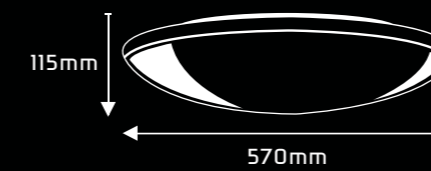

LUME SERIES LED LOOSE STRIPS

DESIGN & FEATURES

- MATERIAL : SOFT PCB & LED
- COLOR : 3000K/4000K/6500K
- DIMENSIONS : 5000*8*1.9 mm
- INSTALLATION : WITH 3M TAPE
- QUICK & EASY INSTALLATION WITH 3M TAPE
- HIGHLY DURABLE
- HIGHLY FLEXIBLE & VERSATILE
- ENERGY SAVING

THE LED ADVANTAGE

NO HARMFUL UV/INFRARED EMISSION
LOW CARBON FOOTPRINT
ZERO MERCURY
LONG LIFE LED TECHNOLOGY

ELYSIAN MUL001

DESIGN & FEATURES

- MATERIAL : FINE ACRYLIC
- COLOR : WHITE
- INSTALLATION : CEILING MOUNTED
- UNIQUE PRODUCT CREATING SUN IN HOME BY THE CHOICE OF CONTINUOUS COLOR SELECTION FROM WARM WHITE TO COOL DAYLIGHT
- ADJUSTMENT OF LIGHT INTENSITY BY USING REMOTE CONTROL
- DIFFUSED LIGHT EFFECT
- FLEXIBILITY AS PER USAGE
- EASY INSTALLATION

SPECIFICATIONS:

ITEM CODE	RATED VOLTAGE	COLOUR TEMPERATURE	NO OF LEDS	WATTAGE	DIMMING
LSH20V050SD	12V DC	3000 K	300	25 W	NON-DIMMABLE
LSH20W050SD	12V DC	4000 K	300	25 W	NON-DIMMABLE
LSH20W050SD	12V DC	6500 K	300	25 W	NON-DIMMABLE

JUBILO UL4001

DESIGN & FEATURES

- MATERIAL : ALUMINIUM BASE PLATE WITH STEEL CANOPY & POLYCARBONATE SHADES
- COLOR : PAINT WITH LACQUER
- INSTALLATION : TO BE MOUNTED ON FLAT CEILING
- STATE OF THE ART PENDANT DESIGN WITH BUILT-IN LED SOURCE INTO ULTRA-THIN DISC
- DIMMABILITY FEATURE PROVIDES CONSUMER THE POWER TO CONTROL THE AMBIENCE
- EMITS A SOFT LIGHT WITHIN THE ROOM WHICH IS PLEASANT FOR THE EYES

SPECIFICATIONS (LED DRIVER):

ITEM CODE	RATED VOLTAGE	OPERATING VOLTAGE (Input)	OPERATING VOLTAGE (Output)	FREQUENCY	NO OF LEDS	WATTAGE	COLOR	CCT
MUL001	220V-240V	220V-240V	54V/0.8A	50HZ	145PCS	51W	TUNABLE WHITE	2700 K-6500 K

SPECIFICATIONS (LED MODULE):

ITEM CODE	LED CHIP (2700K)	LED CHIP (6500K)	OPERATING VOLTAGE (@LED CHIP)	TOTAL WATTAGE
MUL001	0.3W	0.3W	3V/0.1A	43.5W

SPECIFICATIONS: