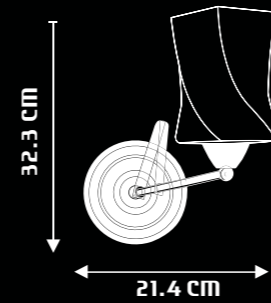

EVA RETHMOS
WP1009

DESIGN & FEATURES

- MATERIAL : STEEL BODY & GLASS SHADE
- COLOR : CHROME & ANTIQUE BLACK
- INSTALLATION : WALL MOUNTED
- SLEEK MODERN DESIGN WITH HIGH QUALITY GLASS
- SUPERIOR QUALITY GLASS DIFFUSER TO MINIMIZE GLARE
- SPECIALLY DESIGNED FOR ENERGY SAVING LAMPS
- COMPLETE RANGE OF HARMONIZED DESIGNS AVAILABLE