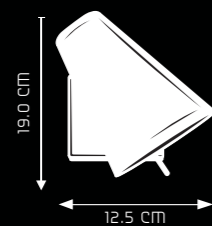

VILTIS
WP1023

DESIGN & FEATURES

- MATERIAL : ETCHED GLASS WITH METAL BASE
- COLOR : MATT CHROME FINISH
- INSTALLATION : WALL MOUNTED
- PRODUCT WITH UNIQUE USER FRIENDLY ROTATIONAL GLASS ARRANGEMENT FOR DIRECTING LIGHT AS REQUIRED
- EMITS A GLAREFREE SOFT LIGHT WITHIN THE ROOM WHICH IS PLEASANT FOR THE EYES
- AN ELEGANT PRODUCT WITH RICH CRAFTED OPAL GLASS FOR SIMPLISTIC DESIGN TAST