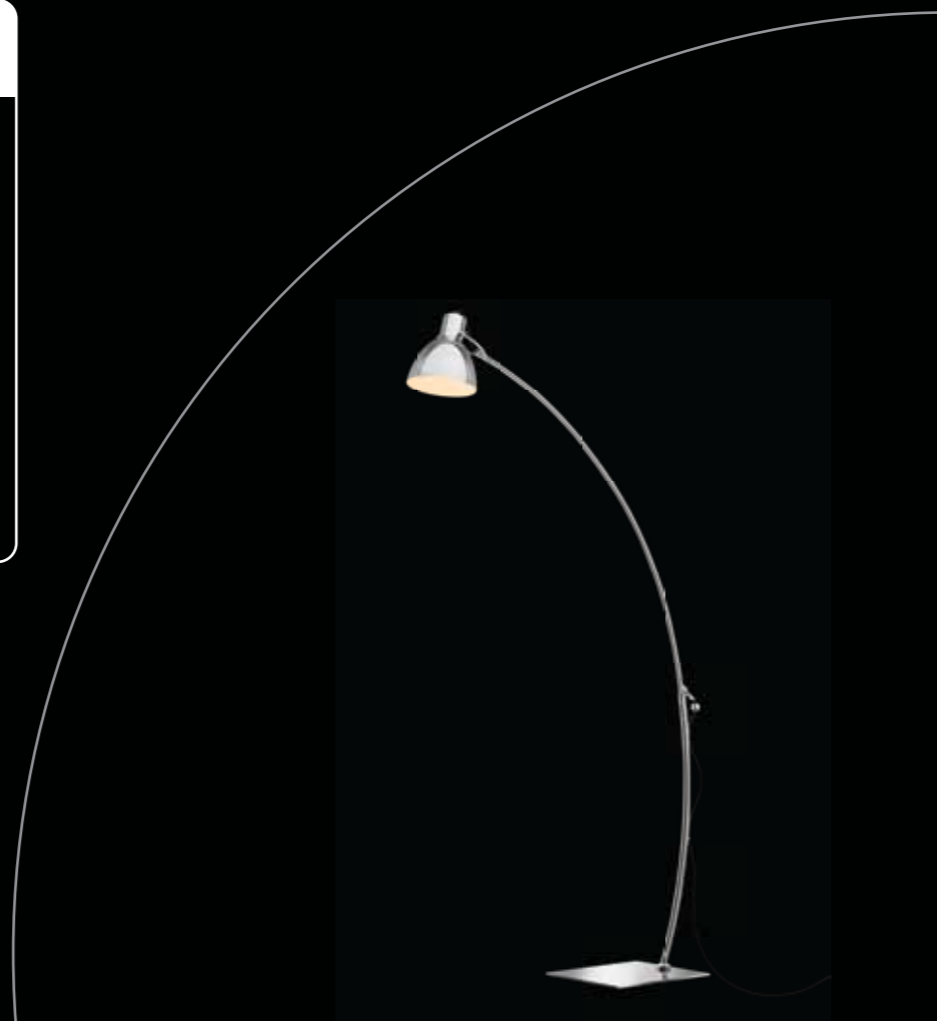

SCINTILLER
FP1009

DESIGN & FEATURES

- MATERIAL : PREMIUM CHROME FINISH HEAD WITH CONNECTING ARM AND SOLID METALLIC BASE
- COLOR : CHROME HEAD WITH BLACK WIRE
- INSTALLATION : FLOOR MOUNTED
- PROVIDES GOOD CONCENTRATED LIGHT FOR ANY APPLICATION AND GOOD GENERAL LIGHTING FOR SMALLER AREAS
- SPLASHY DESIGN WITH GLEAMING SPHERICAL FORM FACTOR WHICH ACCENTUATES THE AMBIENCE
- SOLID METALLIC BASE WITH METALLIC ARM AND ADJUSTABLE METALLIC HEAD
- EASE OF SAFE CONTROL FOR THE CONSUMER VIA IN-LINE FOOT SWITCH
- AVAILABLE IN TABLE & FLOOR LAMP VARIANTS