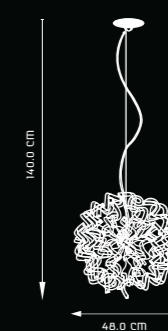

JUBILO
SG6001

DESIGN & FEATURES

- MATERIAL : BOROSILICATE GLASS BRANCHES WITH CHROME BASE
- COLOR : TRANSLUCENT GLASS
- INSTALLATION : TO BE MOUNTED ON FLAT SURFACE
- AN EXCLUSIVE COLLECTION OF ORNAMENTAL LIGHTING PRODUCTS
- DIMMABLE WITH CONVENTIONAL ROTARY DIMMER*
- SUPERIOR QUALITY GLASS BRANCH DESIGN THAT PRODUCES A FASCINATING PRISM EFFECT
- A COMPLETE RANGE OF HARMONIZED DESIGNS, THAT WILL ADD SOPHISTICATION TO EVERY ROOM