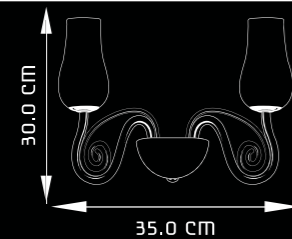

VILTIS
WP2013

DESIGN & FEATURES

- MATERIAL : MILD STEEL FRAME WITH GOLDEN FINISH ELECTROPLATING WITH AMBER BLOWN GLASS
- COLOR : AMBER FRAME
- INSTALLATION : WALL MOUNTED
- SOPHISTICATION AND ELEGANCE EMANATE FROM THIS BEAUTIFUL WALL LIGHT DUE TO ITS REFINED CHIMNEY DESIGN THAT MAKES A UNIQUELY BEAUTIFUL STATEMENT
- PRODUCES GLARE FREE DIFFUSED LIGHTING WHICH IS COMFORTABLE FOR THE EYES
- DESIGNED FOR USE WITH ENERGY-SAVING LIGHT BULBS
- AVAILABLE AS A COMPLETE RANGE OF HARMONIZED DESIGNS, THAT WILL ADD SOPHISTICATION TO EVERY ROOM