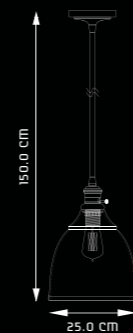

JUBILO
SPI035

DESIGN & FEATURES

- MATERIAL : MILD STEEL CANOPY WITH BLOWN GLASS
- COLOR : GOLDEN MOUNTING UNIT WITH LIGHT BROWN GLASS
- INSTALLATION : CEILING MOUNTED
- MINIMALISTIC DESIGN WITH UNIQUE HAND BLOWN-GLASS SHADE IS COMPATIBLE WITH BOTH RETRO AND CONTEMPORARY HOME DÉCOR
- DESIGNED FOR USE WITH ENERGY-SAVING LIGHT BULBS
- EASY HEIGHT ADJUSTMENT AT THE TIME OF INSTALLATION
- AVAILABLE AS A RANGE OF HARMONIZED DESIGNED PENDANTS

NOTE: DUE TO THE NATURE OF HAND BLOWN GLASS, THE DIMENSIONS MAY VARY SLIGHTLY AND HAVE CHARACTERISTICS SUCH AS BUBBLES AND SPIN LINES