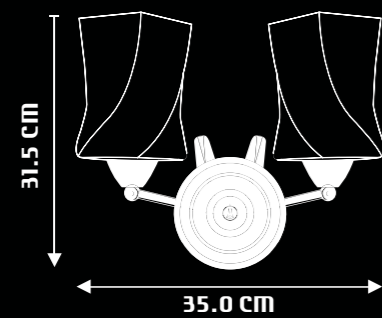

EVA RETHMOS
WP2004

DESIGN & FEATURES

- MATERIAL : STEEL BODY & GLASS SHADE
- COLOR : CHROME & ANTIQUE BLACK
- INSTALLATION : WALL MOUNTED
- SLEEK MODERN DESIGN WITH HIGH QUALITY GLASS
- SUPERIOR QUALITY GLASS DIFFUSER TO MINIMIZE GLARE
- SPECIALLY DESIGNED FOR ENERGY SAVING LAMPS
- COMPLETE RANGE OF HARMONIZED DESIGNS AVAILABLE