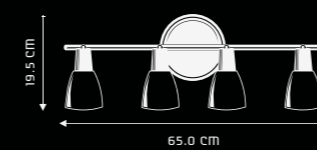

THE LED ADVANTAGE

NO HARMFUL UV/INFRARED EMISSION
LOW CARBON FOOTPRINT
ZERO MERCURY
LONG LIFE LED TECHNOLOGY

EL STUDIO
HL3002

DESIGN & FEATURES

- MATERIAL : MS BODY
- COLOR : CHROME FINISH WITH WHITE POWDER
- INSTALLATION : CEILING/WALL MOUNTED
- ULTRA MODERN AND ARTISTIC DESIGN
- EMANATES A WARM YELLOW LIGHT
- CONVENIENT DIRECTION CONTROL WITH UNIQUE SWIVEL MOUNT
- MULTI-HEAD OPTIONS AVAILABLE