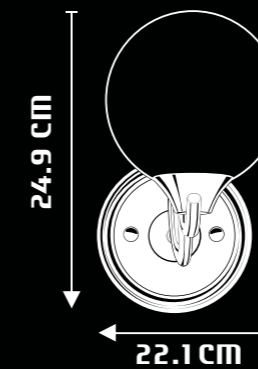

EVA VISCARIA
WP1006

DESIGN & FEATURES

- MATERIAL : STEEL BODY & GLASS SHADE
- COLOR : ANTIQUE BRASS
- INSTALLATION : WALL MOUNTED
- ELEGANT DESIGN WITH ANTIQUE BRASS FINISH
- HIGH GLARE REDUCTION DUE TO UPWARD INSTALLATION OF LAMPS
- SPECIALLY DESIGNED FOR ENERGY SAVING LAMPS
- COMPLETE RANGE OF HARMONIZED DESIGNS AVAILABLE