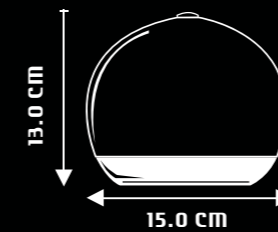

THE LED ADVANTAGE

NO HARMFUL UV/INFRARED EMISSION
LOW CARBON FOOTPRINT
ZERO MERCURY
LONG LIFE LED TECHNOLOGY

EVA SIDRA
WL1015

DESIGN & FEATURES

- MATERIAL : STEEL BODY WITH ALUMINIUM HEAT SINK & PMMA SHADE
- COLOR : CHROME
- INSTALLATION : WALL MOUNTED
- PREMIUM QUALITY AND HIGH LUMEN OUTPUT
- LUSTROUS CHROME FINISH DESIGNER FIXTURE SPECIALLY MADE FOR LEDS
- EMANATES WARM YELLOW LIGHT
- COMPLETE RANGE OF HARMONIZED DESIGNS AVAILABLE