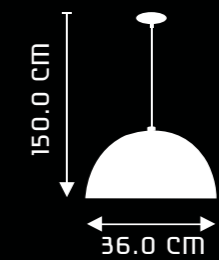

ARALIA
SP1016

DESIGN & FEATURES

- MATERIAL : STEEL
- COLOR : MATT BLACK
- INSTALLATION : CEILING MOUNTED
- ENGRAVED RING PATTERN EMBELLISHING A HEMISPHERIC STEEL DOME
- EVEN DISPERSION OF LIGHT
- EASY HEIGHT ADJUSTMENT DURING INSTALLATION
- DESIGNED FOR USE WITH ENERGY SAVING LAMPS