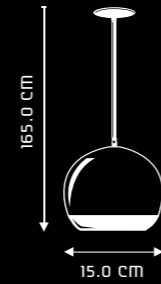

THE LED ADVANTAGE

NO HARMFUL UV/INFRARED EMISSION
LOW CARBON FOOTPRINT
ZERO MERCURY
LONG LIFE LED TECHNOLOGY

EPOCHE NEA
SL1003

DESIGN & FEATURES

- MATERIAL : STEEL BODY WITH ALUMINIUM HEAT SINK & PMMA HOUSING
- COLOR : CHROME
- INSTALLATION : CEILING MOUNTED
- HIGHLY CHROME FINISH AND ULTRA MODERN
- MAINTAINANCE FREE LIFE WITH BUILT-IN DRIVER AND HIGH QUALITY LEDS
- PRODUCES WARM YELLOW LIGHT
- EASY HEIGHT ADJUSTMENT DURING INSTALLATION