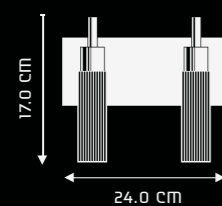

THE LED ADVANTAGE

NO HARMFUL UV/INFRARED EMISSION
LOW CARBON FOOTPRINT
ZERO MERCURY
LONG LIFE LED TECHNOLOGY

EL PINTURA
HL4003

DESIGN & FEATURES

- MATERIAL : MS BODY & ALUMINUM
- COLOR : NICKEL BRUSH, ANODIZE & PAINTING SILVER
- INSTALLATION : CEILING/WALL MOUNTED
- ULTRA MODERN AND ARTISTIC DESIGN
- EMANATES A WARM YELLOW LIGHT
- CONVENIENT DIRECTION CONTROL WITH UNIQUE SWIVEL MOUNT
- MULTI-HEAD OPTIONS AVAILABLE