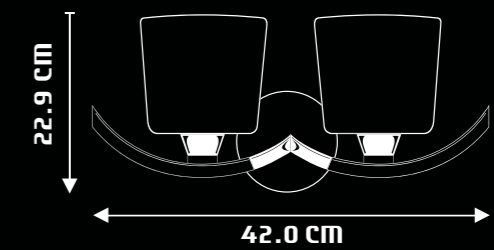

EVA BELLA
WP2005

DESIGN & FEATURES

- MATERIAL : STEEL BODY & GLASS SHADE
- COLOR : ANODIZED TIN FINISH
- INSTALLATION : WALL MOUNTED
- PREMIUM OFFERING OF HIGH QUALITY METAL AND DESIGNER GLASS
- UNIQUE SURFACE MOUNTED DESIGN
- SPECIALLY DESIGNED FOR ENERGY SAVING LAMPS
- COMPLETE RANGE OF HARMONIZED DESIGNS AVAILABLE