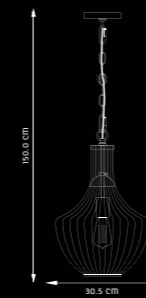

JUBILO
SPI033A

DESIGN & FEATURES

- MATERIAL : MILD STEEL CANOPY WITH BLOWN GLASS
- COLOR : BLACK MOUNTING UNIT WITH SAND GLASS
- INSTALLATION : CEILING MOUNTED
- MINIMALISTIC DESIGN WITH UNIQUE HAND BLOWN-GLASS SHADE IS COMPATIBLE WITH BOTH RETRO AND CONTEMPORARY HOME DÉCOR
- DESIGNED FOR USE WITH ENERGY-SAVING LIGHT BULBS
- EASY HEIGHT ADJUSTMENT AT THE TIME OF INSTALLATION
- AVAILABLE AS A RANGE OF HARMONIZED DESIGNED PENDANTS

NOTE: DUE TO THE NATURE OF HAND BLOWN GLASS, THE DIMENSIONS MAY VARY SLIGHTLY AND HAVE CHARACTERISTICS SUCH AS BUBBLES AND SPIN LINES