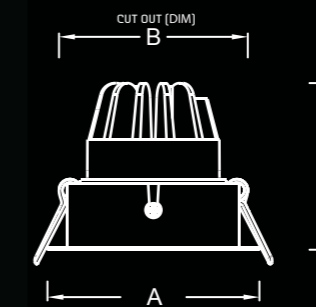

PALETTE
DOWNLIGHTER

DESIGN & FEATURES

- MATERIAL : DIE CAST ALUMINIUM
- COLOR : WHITE
- COB BASED DESIGN EMITS SHARP BEAM FOR ACCENTUATING ELEMENTS WITHIN THE ROOM
- OPTIMIZED HEAT SINK DESIGN FOR ENSURING EXCELLENT HEAT DISSIPATION SYSTEM
- READY TO USE INTEGRATED PACK WITH DRIVER
- READY TO USE INTEGRATED PACK WITH DRIVER
- LOW POWER CONSUMPTION PRODUCT WITH MINIMUM MAINTENANCE

ITEM CODE	WATTAGE	RATED VOLTAGE	FREQUENCY	CCT	LUMINOUS FLUX	DIMENSIONS
DLO713004	SQUARE 6.5W	220V-240V	50 HZ	2700K	500 LUMEN	A-8.0*8.0CM B-7.2*7.2CM C-6.2CM
DLO733005	SQUARE 6.5W	220V-240V	50 HZ	4000K	550 LUMEN	A-8.0*8.0CM B-7.2*7.2CM C-6.2CM
DLO763006	SQUARE 6.5W	220V-240V	50 HZ	6500K	650 LUMEN	A-8.0*8.0CM B-7.2*7.2CM C-6.2CM