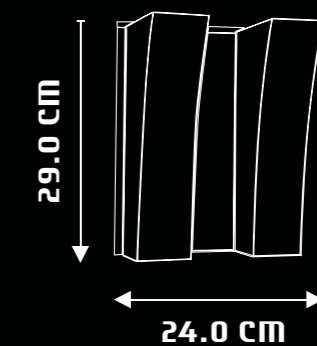

THE LED ADVANTAGE

- NO HARMFUL UV/INFRARED EMISSION
- LOW CARBON FOOTPRINT
- ZERO MERCURY
- LONG LIFE LED TECHNOLOGY

LYNNEA
WP2010

DESIGN & FEATURES

- MATERIAL : MILD STEEL & GLASS
- COLOR : OPAL GLASS WITH SATIN FINISH
- INSTALLATION : WALL MOUNTED
- LINEAR DESIGN WITH A FUSION OF MATT FINISH METAL AND SATIN FINISH GLASS
- SUPERIOR QUALITY GLASS DIFFUSER TO MINIMIZE GLARE
- DESIGNED FOR USE WITH ENERGY SAVING LAMPS
- SINGLE-HEAD OPTION AVAILABLE