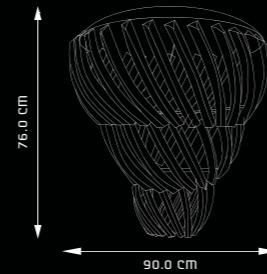

CALLIGO
CG24001

DESIGN & FEATURES

- MATERIAL : MILD STEEL CANOPY & BASE WITH BOROSILICATE GLASS STICKS
- COLOR : CHROME FINISH BASE WITH CLEAR GLASS BRANCHES
- INSTALLATION : CEILING MOUNTED
- HAND CRAFTED BOROSILICATE GLASS BRANCHES OFFER EXCELLENT LIGHT TRANSMISSION PROPERTIES
- ARTISTIC PIECE OF LIGHTING KEEPS THE SPACE DECORATED WITH UNIFORM ILLUMINATION WITH NO BROWNING EFFECT OF GLASS
- RANGE OF HARMONISED DESIGNS WITH OPTIONS OF 2 SIZES
- THE INTENSITY OF LIGHT CAN EASILY BE CONTROLLED VIA ROTARY DIMMER AS PER THE REQUIREMENT